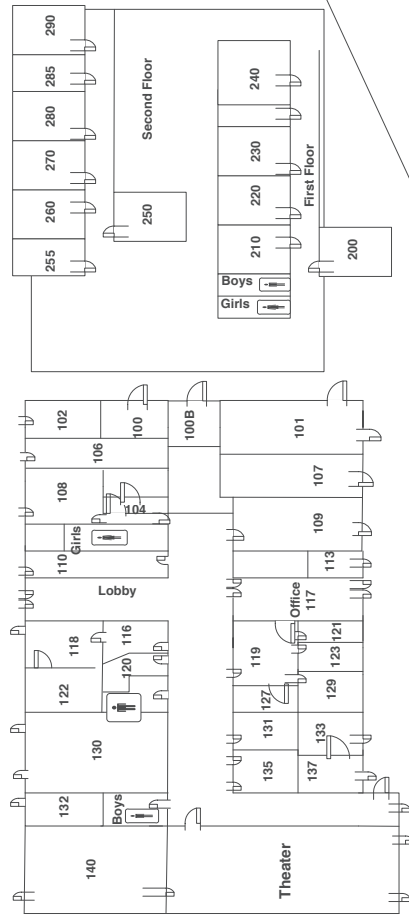

Palms Boulevard

Sawtelle Boulevard