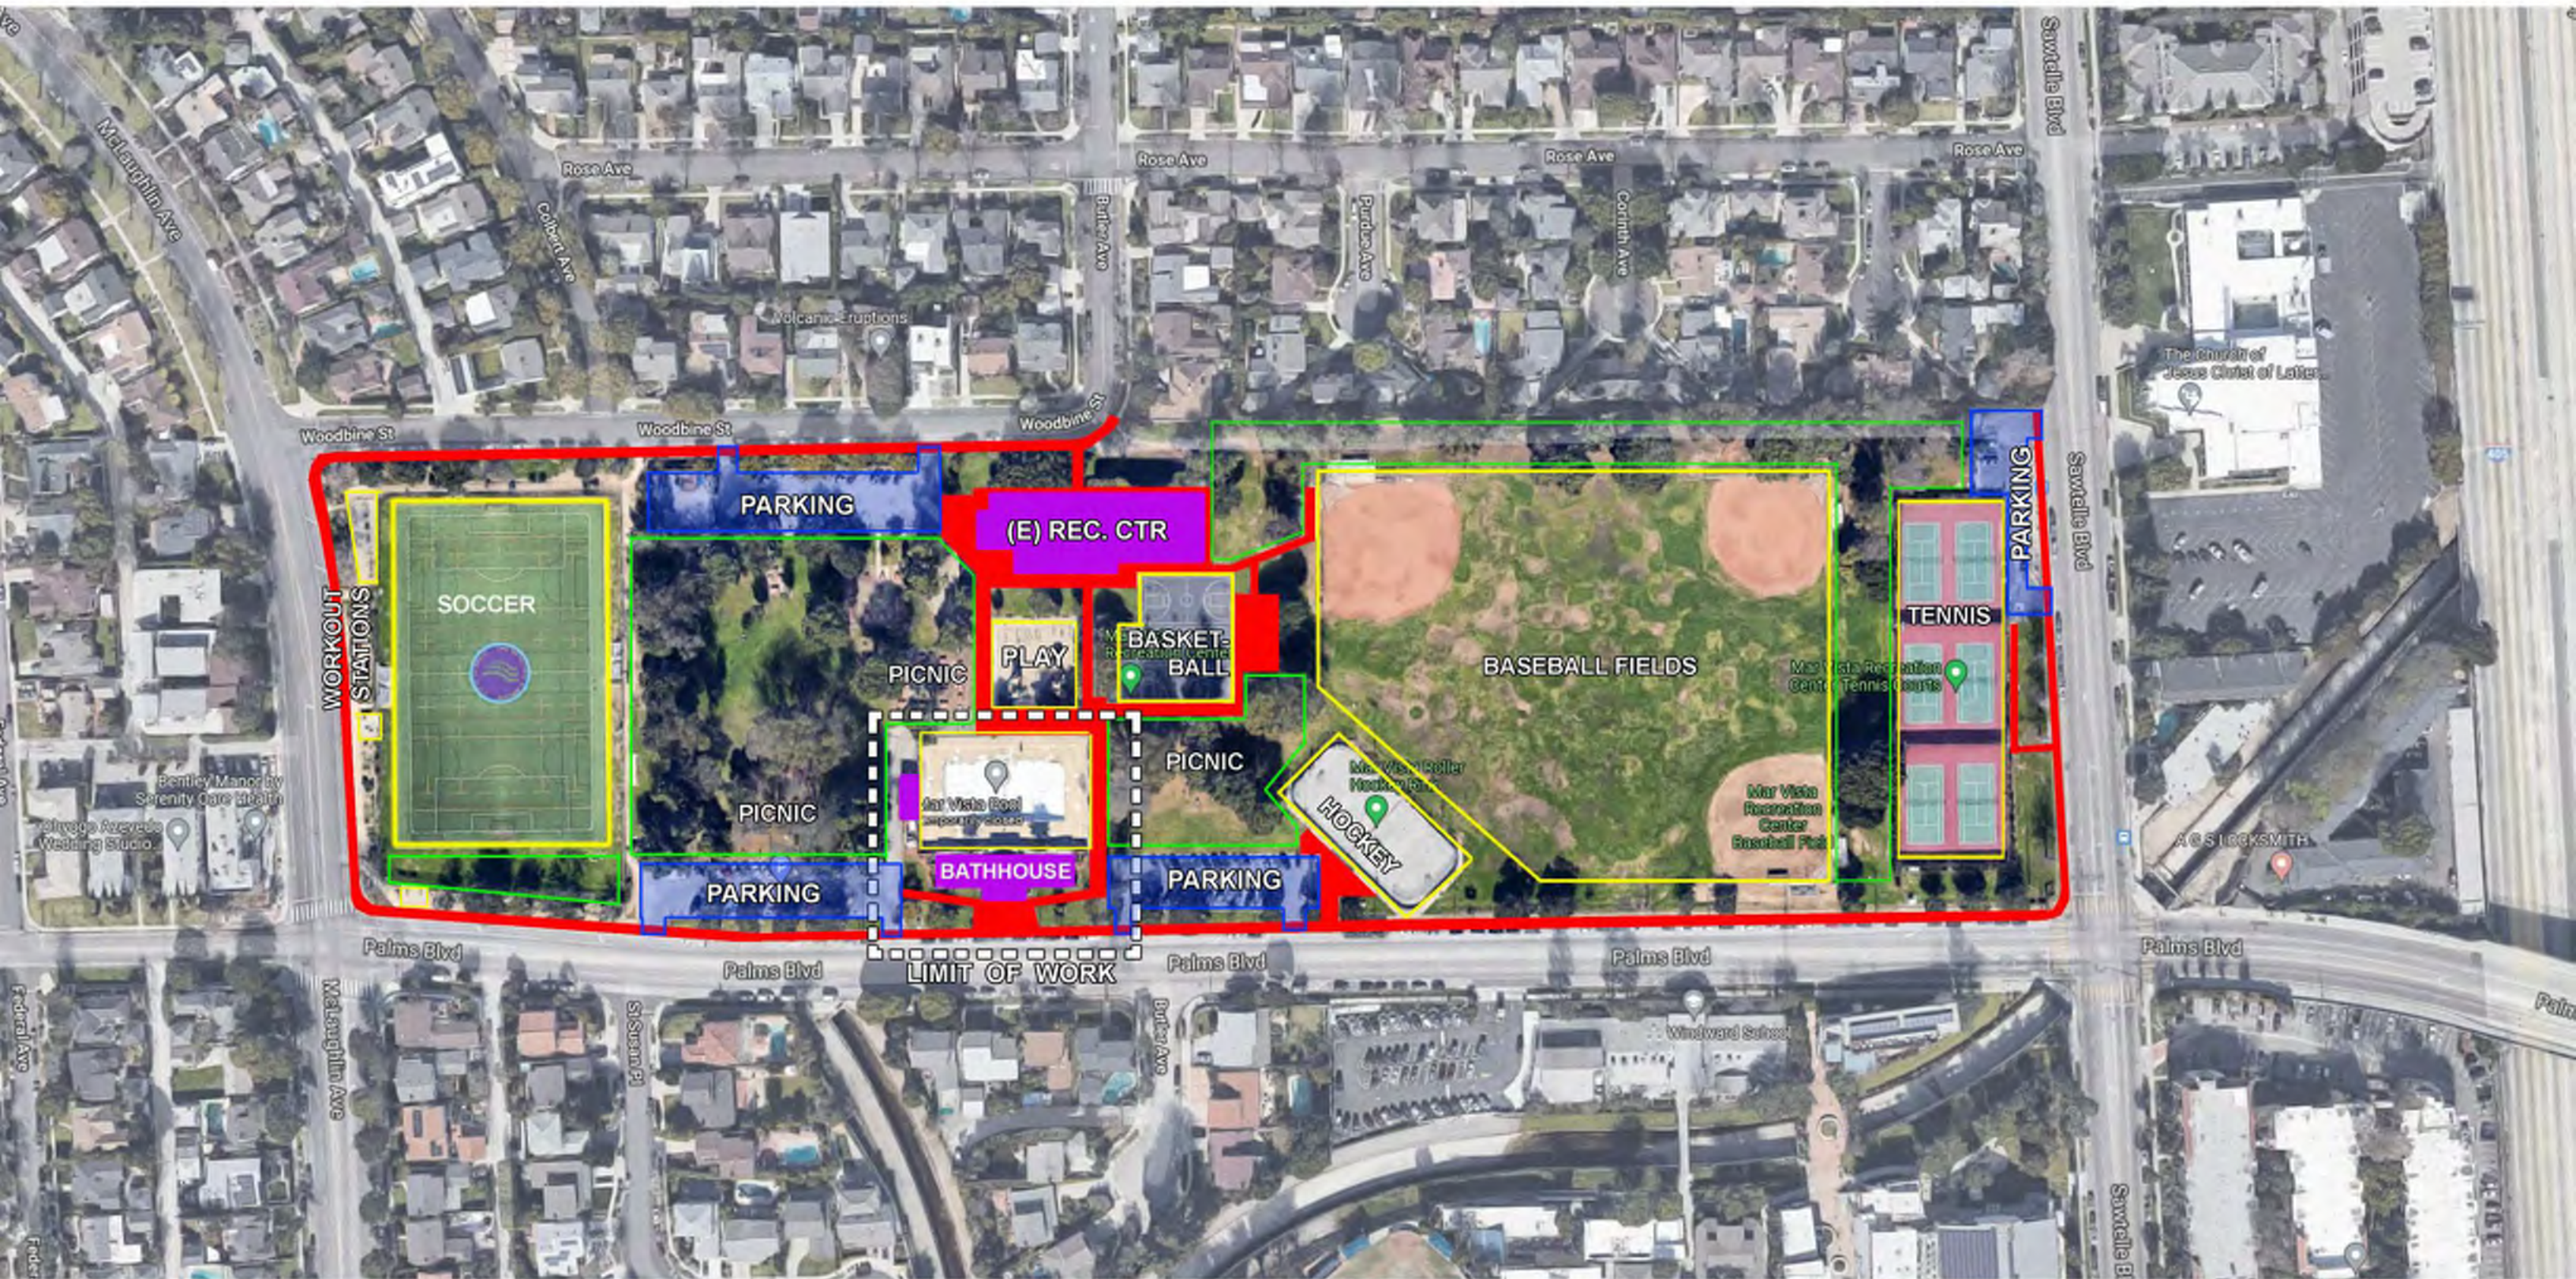

SITE ANALYSIS

CIRCULATION

PARKING

SCOPE OF WORK

PROGRAMMED SPACE

PASSIVE PARK SPACE

(E) BLDGS

TRACI PARK
LOS ANGELES COUNCILWOMAN ★ 11th DISTRICT

MAR VISTA POOL AND BATHHOUSE REPLACEMENT PROJECT
11430 Woodbine St, Los Angeles, CA 90066