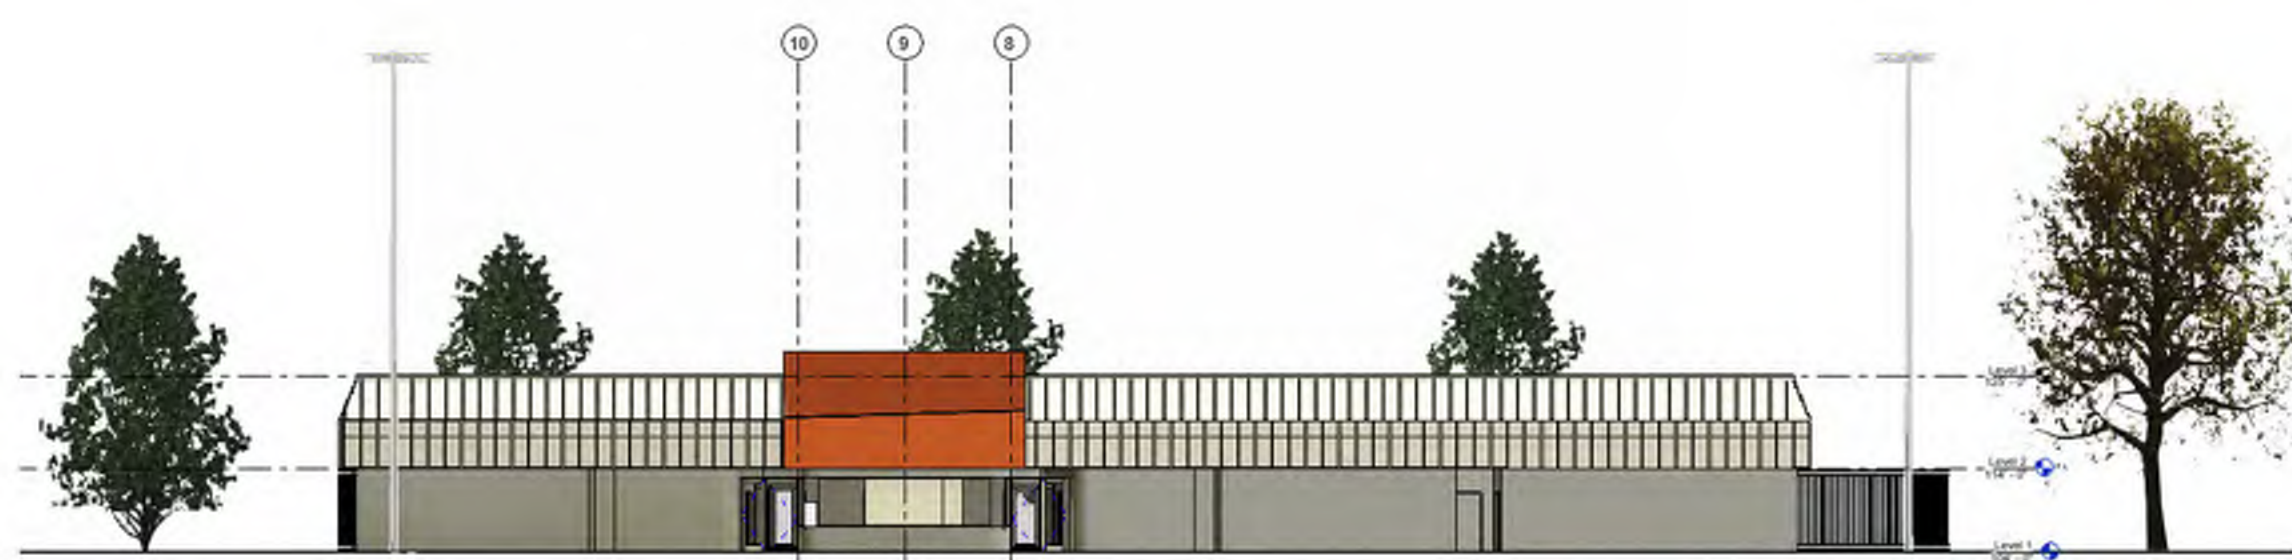

MAR VISTA POOL AND BATHHOUSE REPLACEMENT PROJECT
11430 Woodbine St, Los Angeles, CA 90066

DEMOLITION PLAN

LANDSCAPE PLAN

TRACI PARK
LOS ANGELES COUNCILWOMAN ★ 11th DISTRICT

MAR VISTA POOL AND BATHHOUSE REPLACEMENT PROJECT
11430 Woodbine St, Los Angeles, CA 90066

BATHHOUSE FLOOR PLAN

POOL PLAN & SECTION

ELEVATIONS

NORTH-WEST ELEVATION

SOUTH-WEST ELEVATION

NORTH-EAST ELEVATION

SOUTH-EAST ELEVATION

TRACI PARK
LOS ANGELES COUNCILWOMAN ★ 11th DISTRICT