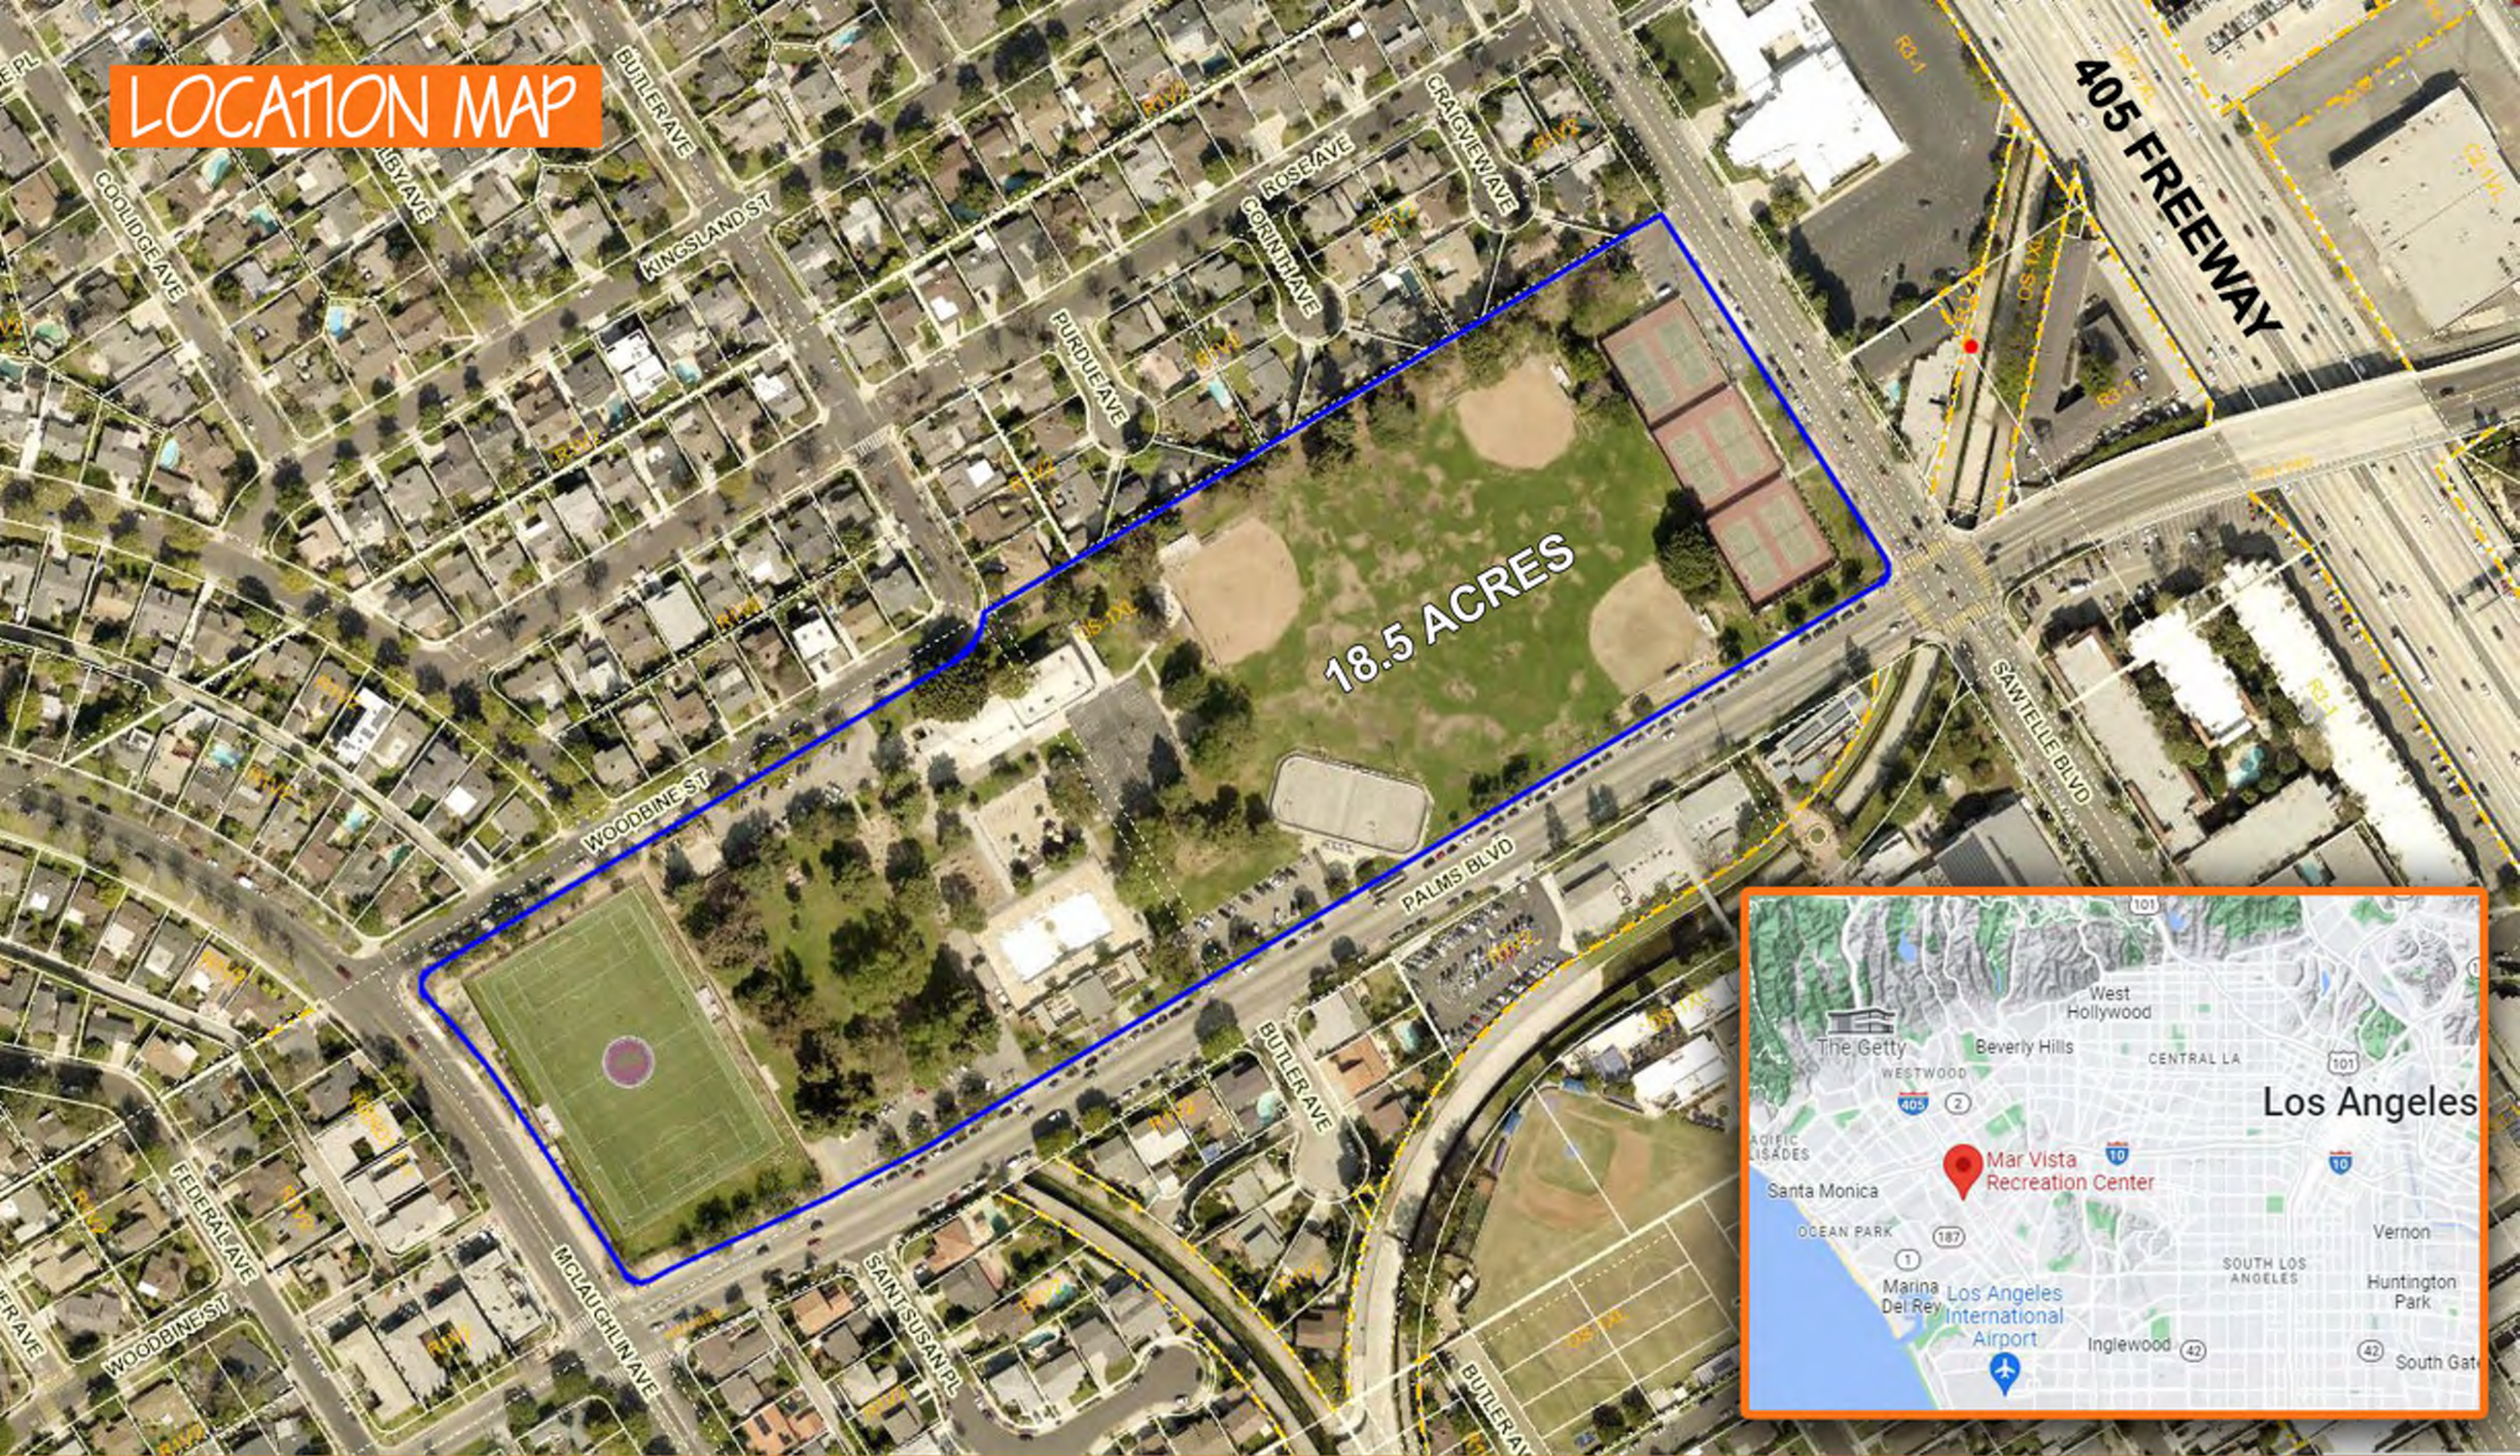

MAR VISTA POOL AND BATHHOUSE REPLACEMENT PROJECT

TRACI PARK
LOS ANGELES COUNCILWOMAN ★ 11th DISTRICT

MAR VISTA POOL AND BATHHOUSE REPLACEMENT PROJECT
11430 Woodbine St, Los Angeles, CA 90066

LOCATION MAP

18.5 ACRES

TRACI PARK
LOS ANGELES COUNCILWOMAN ★ 11th DISTRICT

MAR VISTA POOL AND BATHHOUSE REPLACEMENT PROJECT
11430 Woodbine St, Los Angeles, CA 90066

SITE ANALYSIS

CIRCULATION

PARKING

SCOPE OF WORK

PROGRAMMED SPACE

MAR VISTA POOL AND BATHHOUSE REPLACEMENT PROJECT
11430 Woodbine St, Los Angeles, CA 90066

PROPOSED SITE PLAN

TRACI PARK
LOS ANGELES COUNCILWOMAN ★ 11th DISTRICT

ENGINEERING
CITY OF LOS ANGELES

MAR VISTA POOL AND BATHHOUSE REPLACEMENT PROJECT
11430 Woodbine St, Los Angeles, CA 90066