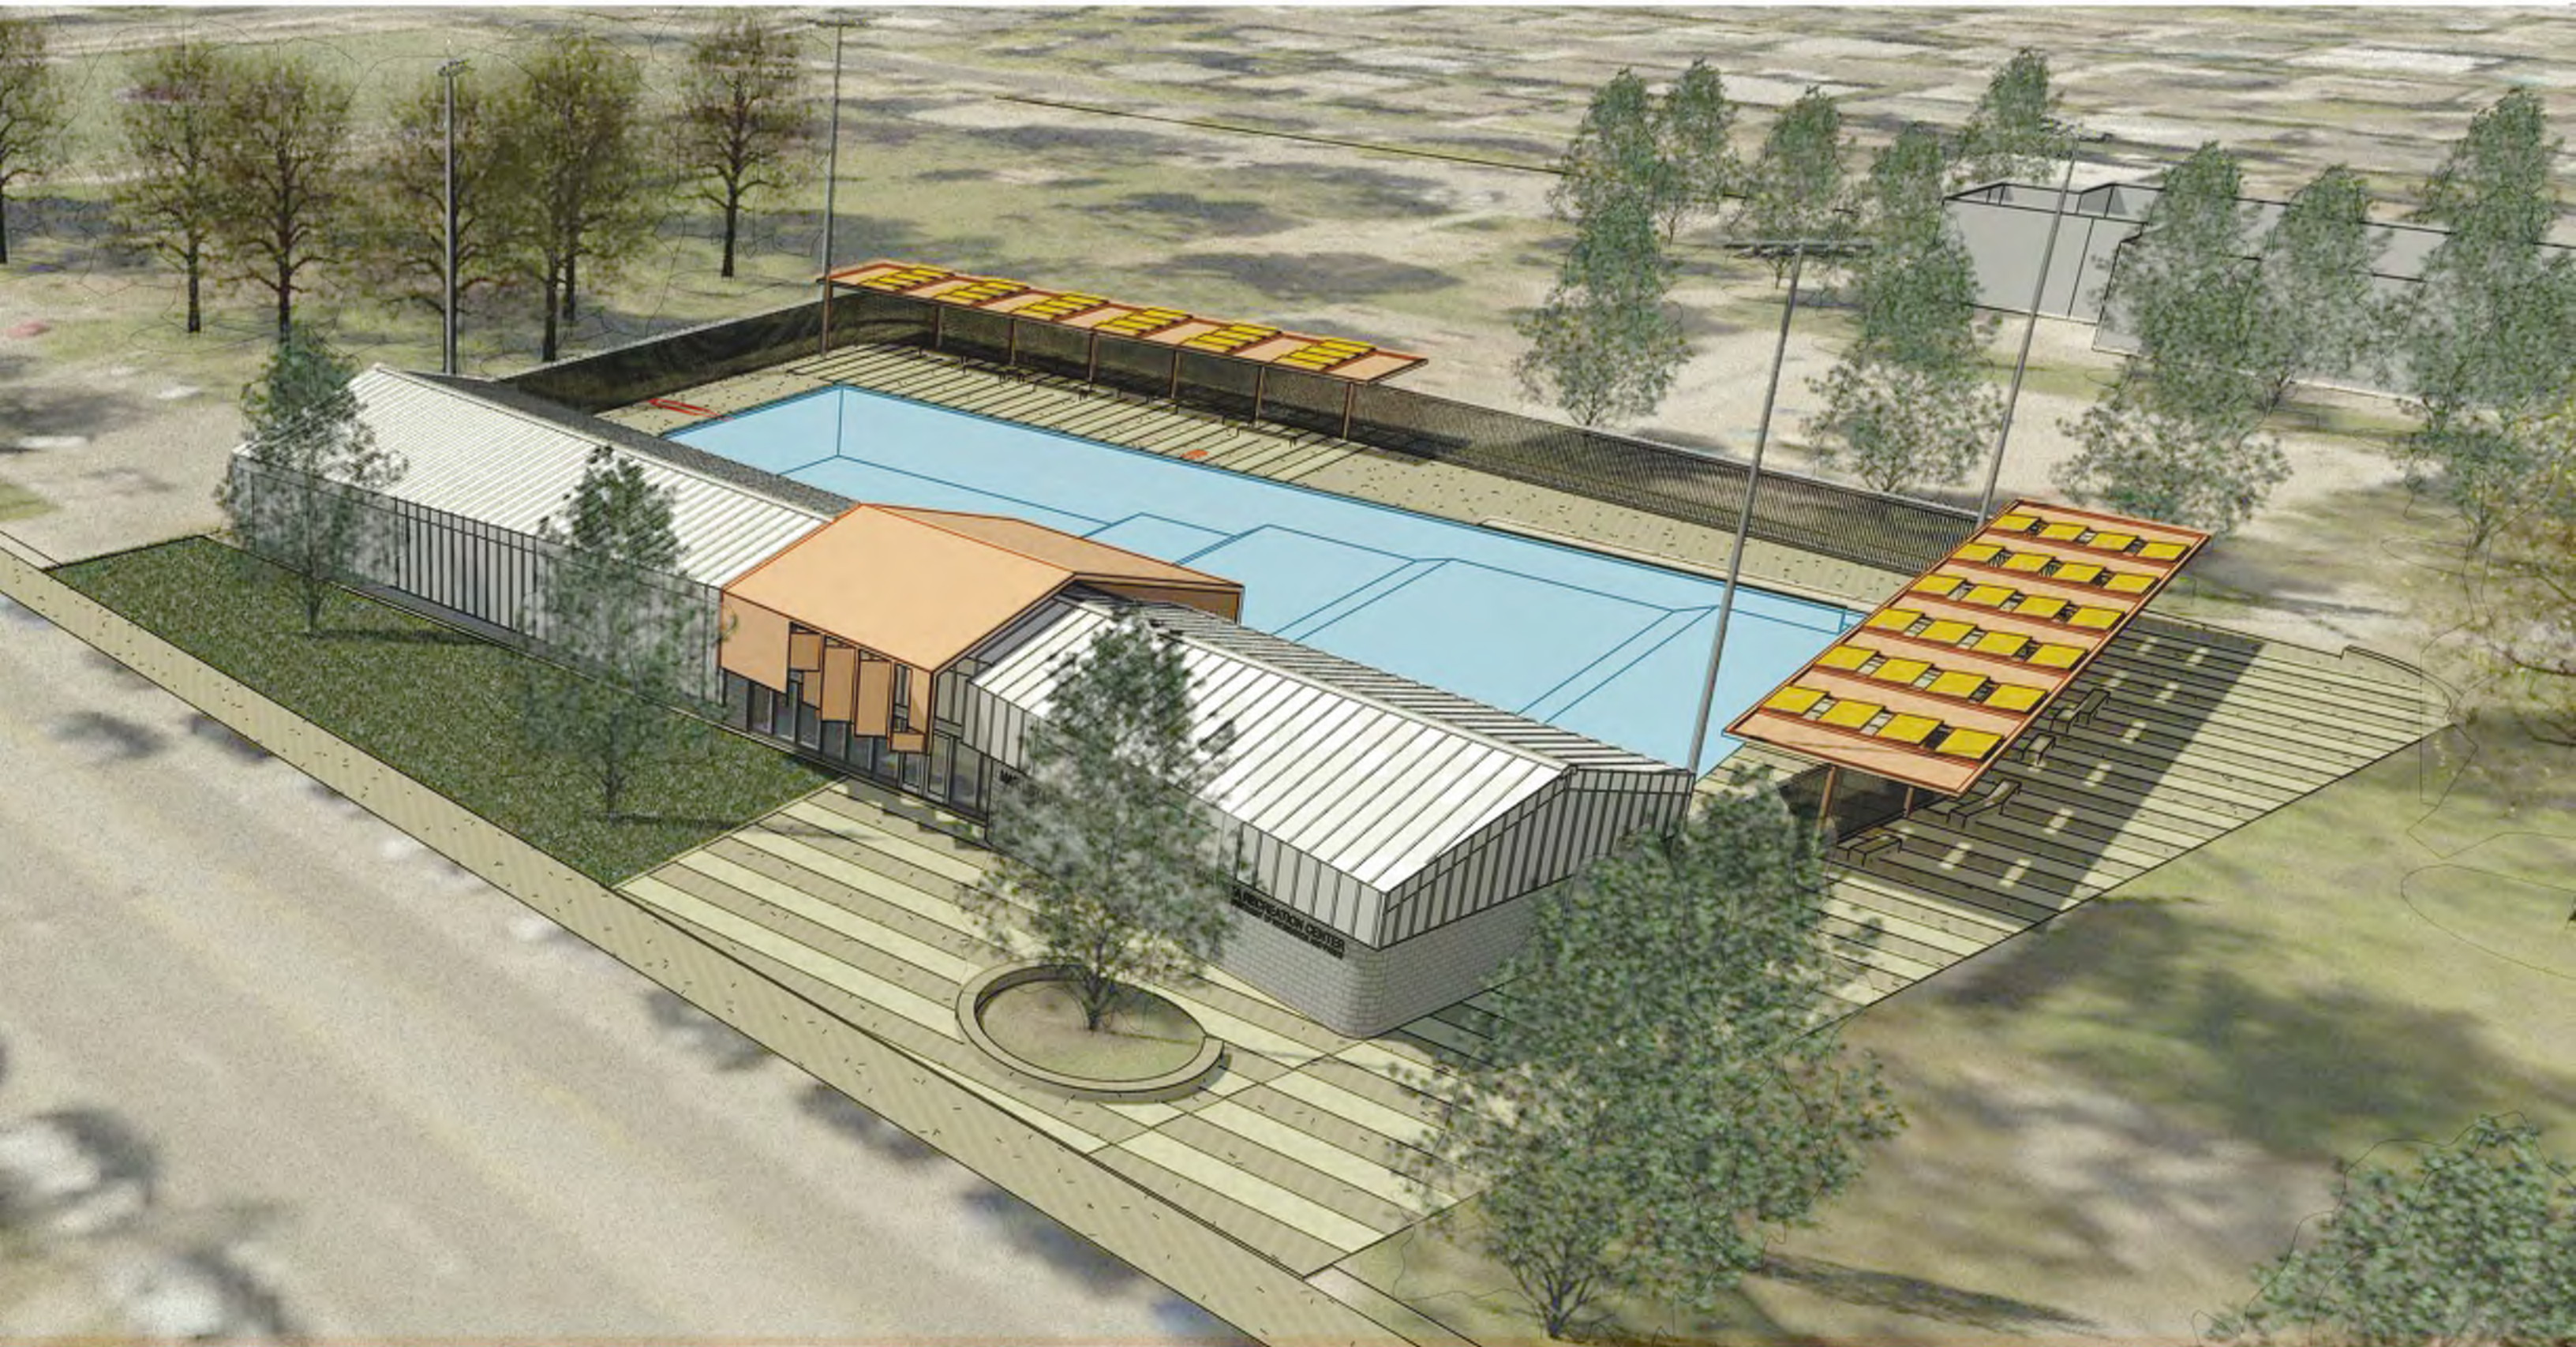

MAR VISTA POOL AND BATHHOUSE REPLACEMENT PROJECT

TRACI PARK
LOS ANGELES COUNCILWOMAN ★ 11th DISTRICT

MAR VISTA POOL AND BATHHOUSE REPLACEMENT PROJECT
11430 Woodbine St, Los Angeles, CA 90066

LOCATION MAP

18.5 ACRES

TRACI PARK
LOS ANGELES COUNCILWOMAN ★ 11th DISTRICT

MAR VISTA POOL AND BATHHOUSE REPLACEMENT PROJECT
11430 Woodbine St, Los Angeles, CA 90066

SITE ANALYSIS

CIRCULATION

PARKING

SCOPE OF WORK

PROGRAMMED SPACE

PASSIVE PARK SPACE

(E) BLDGS

TRACI PARK
LOS ANGELES COUNCILWOMAN ★ 11th DISTRICT

MAR VISTA POOL AND BATHHOUSE REPLACEMENT PROJECT
11430 Woodbine St, Los Angeles, CA 90066

SCOPE OF WORK

TRACI PARK
LOS ANGELES COUNCILWOMAN ★ 11th DISTRICT

MAR VISTA POOL AND BATHHOUSE REPLACEMENT PROJECT
11430 Woodbine St, Los Angeles, CA 90066

PROPOSED SITE PLAN

TRACI PARK
LOS ANGELES COUNCILWOMAN ★ 11th DISTRICT

ENGINEERING
CITY OF LOS ANGELES

MAR VISTA POOL AND BATHHOUSE REPLACEMENT PROJECT
11430 Woodbine St, Los Angeles, CA 90066