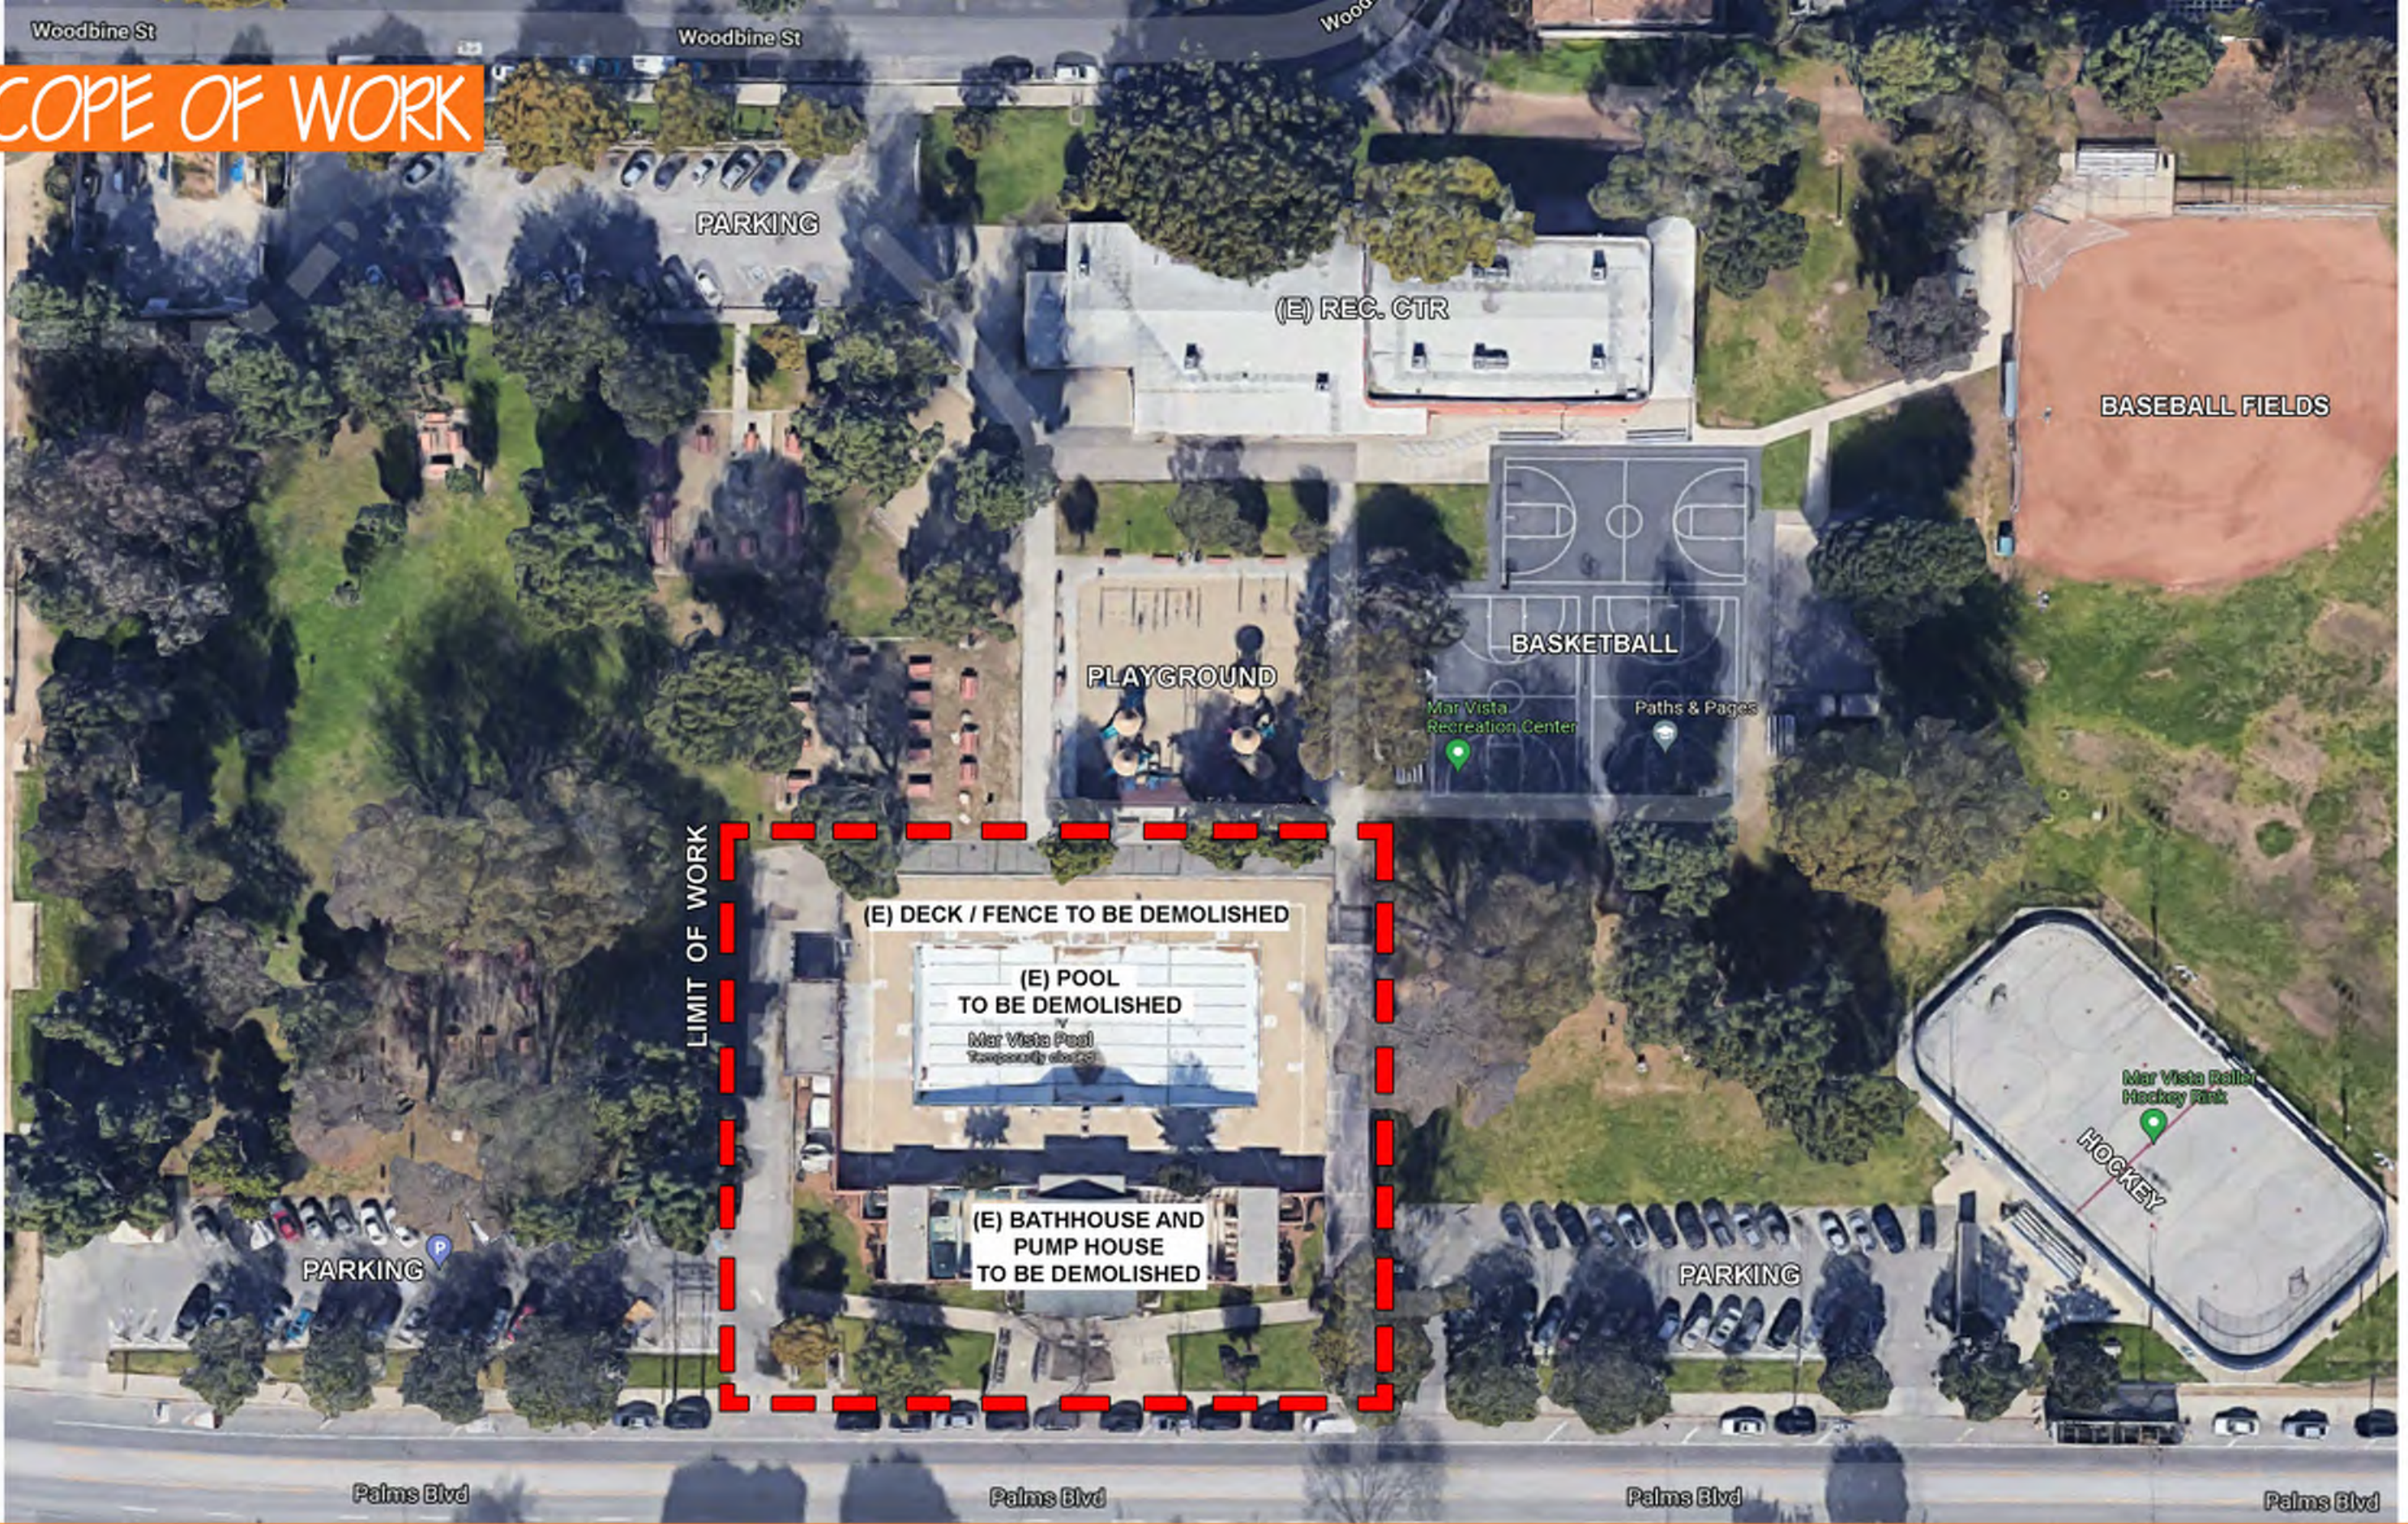

18.5 ACRES

TRACI PARK
LOS ANGELES COUNCILWOMAN ★ 11th DISTRICT

MAR VISTA POOL AND BATHHOUSE REPLACEMENT PROJECT
11430 Woodbine St, Los Angeles, CA 90066

SITE ANALYSIS

CIRCULATION

PARKING

SCOPE OF WORK

PROGRAMMED SPACE

PASSIVE PARK SPACE

(E) BLDGS

TRACI PARK
LOS ANGELES COUNCILWOMAN ★ 11th DISTRICT

MAR VISTA POOL AND BATHHOUSE REPLACEMENT PROJECT
11430 Woodbine St, Los Angeles, CA 90066

SCOPE OF WORK

TRACI PARK
LOS ANGELES COUNCILWOMAN ★ 11th DISTRICT

MAR VISTA POOL AND BATHHOUSE REPLACEMENT PROJECT
11430 Woodbine St, Los Angeles, CA 90066

PROPOSED SITE PLAN

TRACI PARK
LOS ANGELES COUNCILWOMAN ★ 11th DISTRICT

ENGINEERING
CITY OF LOS ANGELES

MAR VISTA POOL AND BATHHOUSE REPLACEMENT PROJECT
11430 Woodbine St, Los Angeles, CA 90066