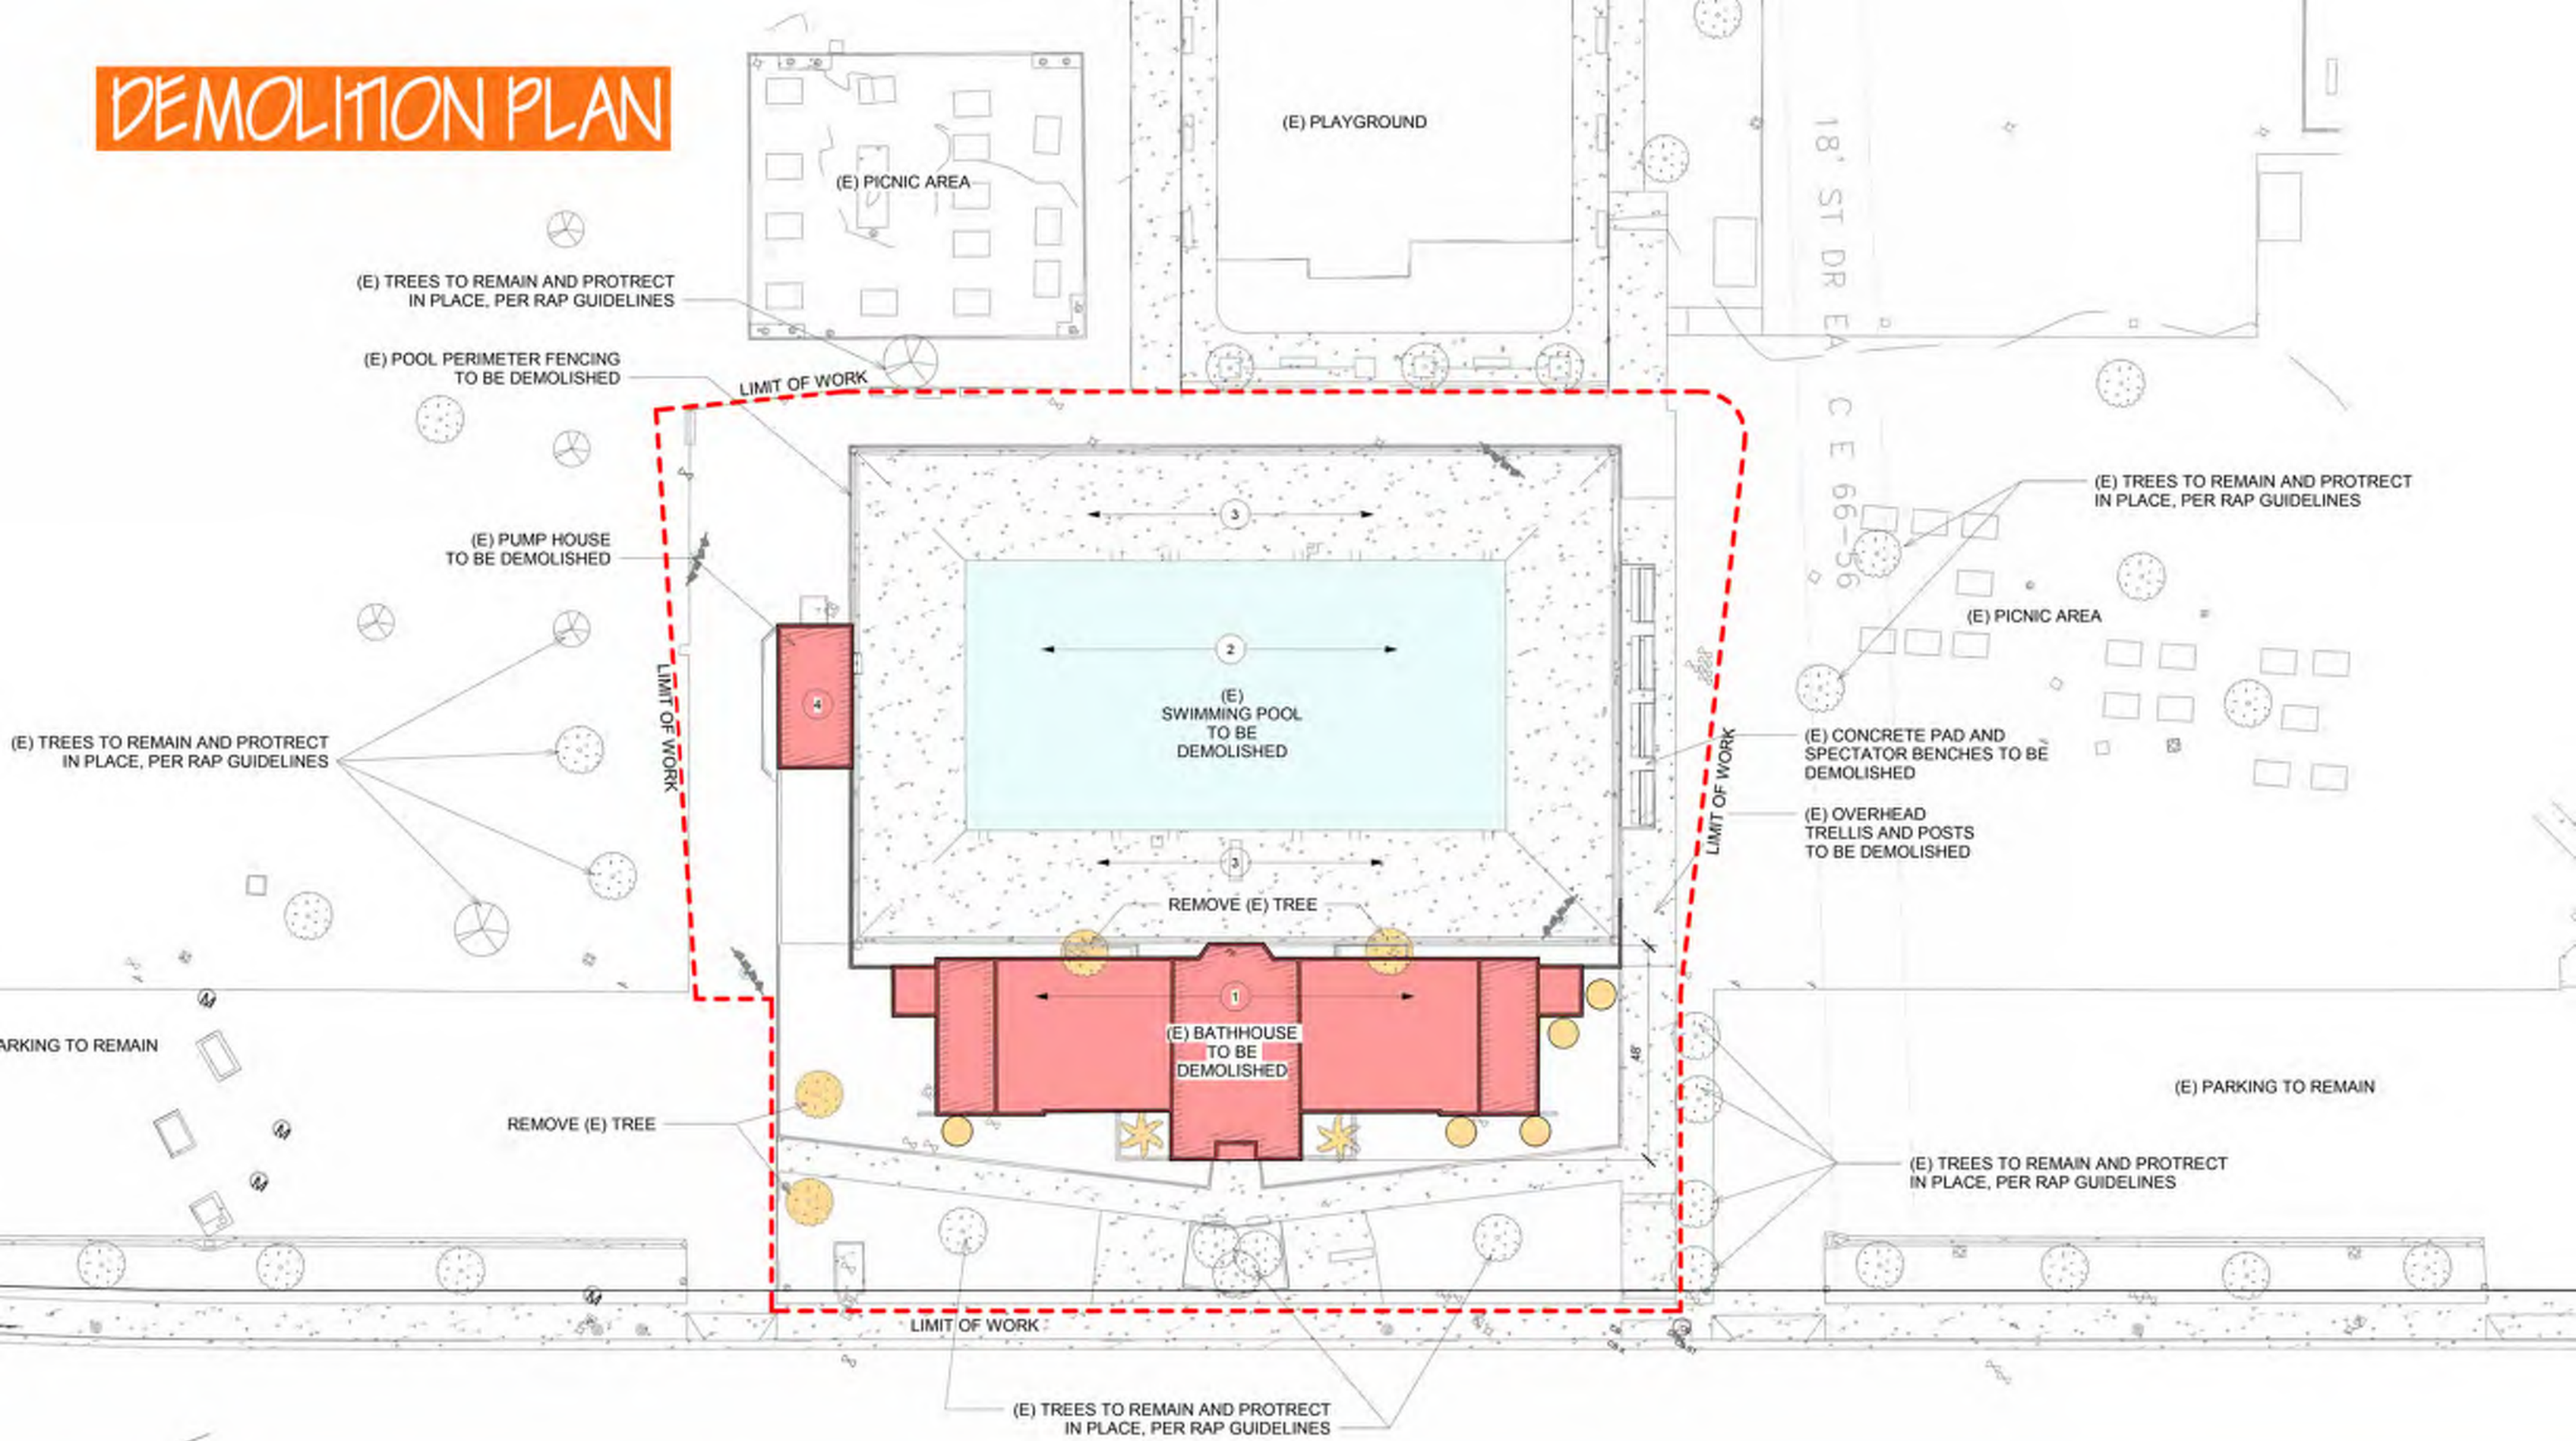

CONCEPT DIAGRAM

TRACI PARK
LOS ANGELES COUNCILWOMAN ★ 11TH DISTRICT

MAR VISTA POOL AND BATHHOUSE REPLACEMENT PROJECT
11430 Woodbine St, Los Angeles, CA 90066

CONCEPT DIAGRAM

TRACI PARK
LOS ANGELES COUNCILWOMAN ★ 11th DISTRICT

MAR VISTA POOL AND BATHHOUSE REPLACEMENT PROJECT
11430 Woodbine St, Los Angeles, CA 90066

DEMOLITION PLAN

LANDSCAPE PLAN

TRACI PARK
LOS ANGELES COUNCILWOMAN ★ 11th DISTRICT

MAR VISTA POOL AND BATHHOUSE REPLACEMENT PROJECT
11430 Woodbine St, Los Angeles, CA 90066

BATHHOUSE FLOOR PLAN

POOL PLAN & SECTION

ELEVATIONS

NORTH-WEST ELEVATION

SOUTH-WEST ELEVATION

NORTH-EAST ELEVATION

SOUTH-EAST ELEVATION

TRACI PARK
LOS ANGELES COUNCILWOMAN ★ 11th DISTRICT