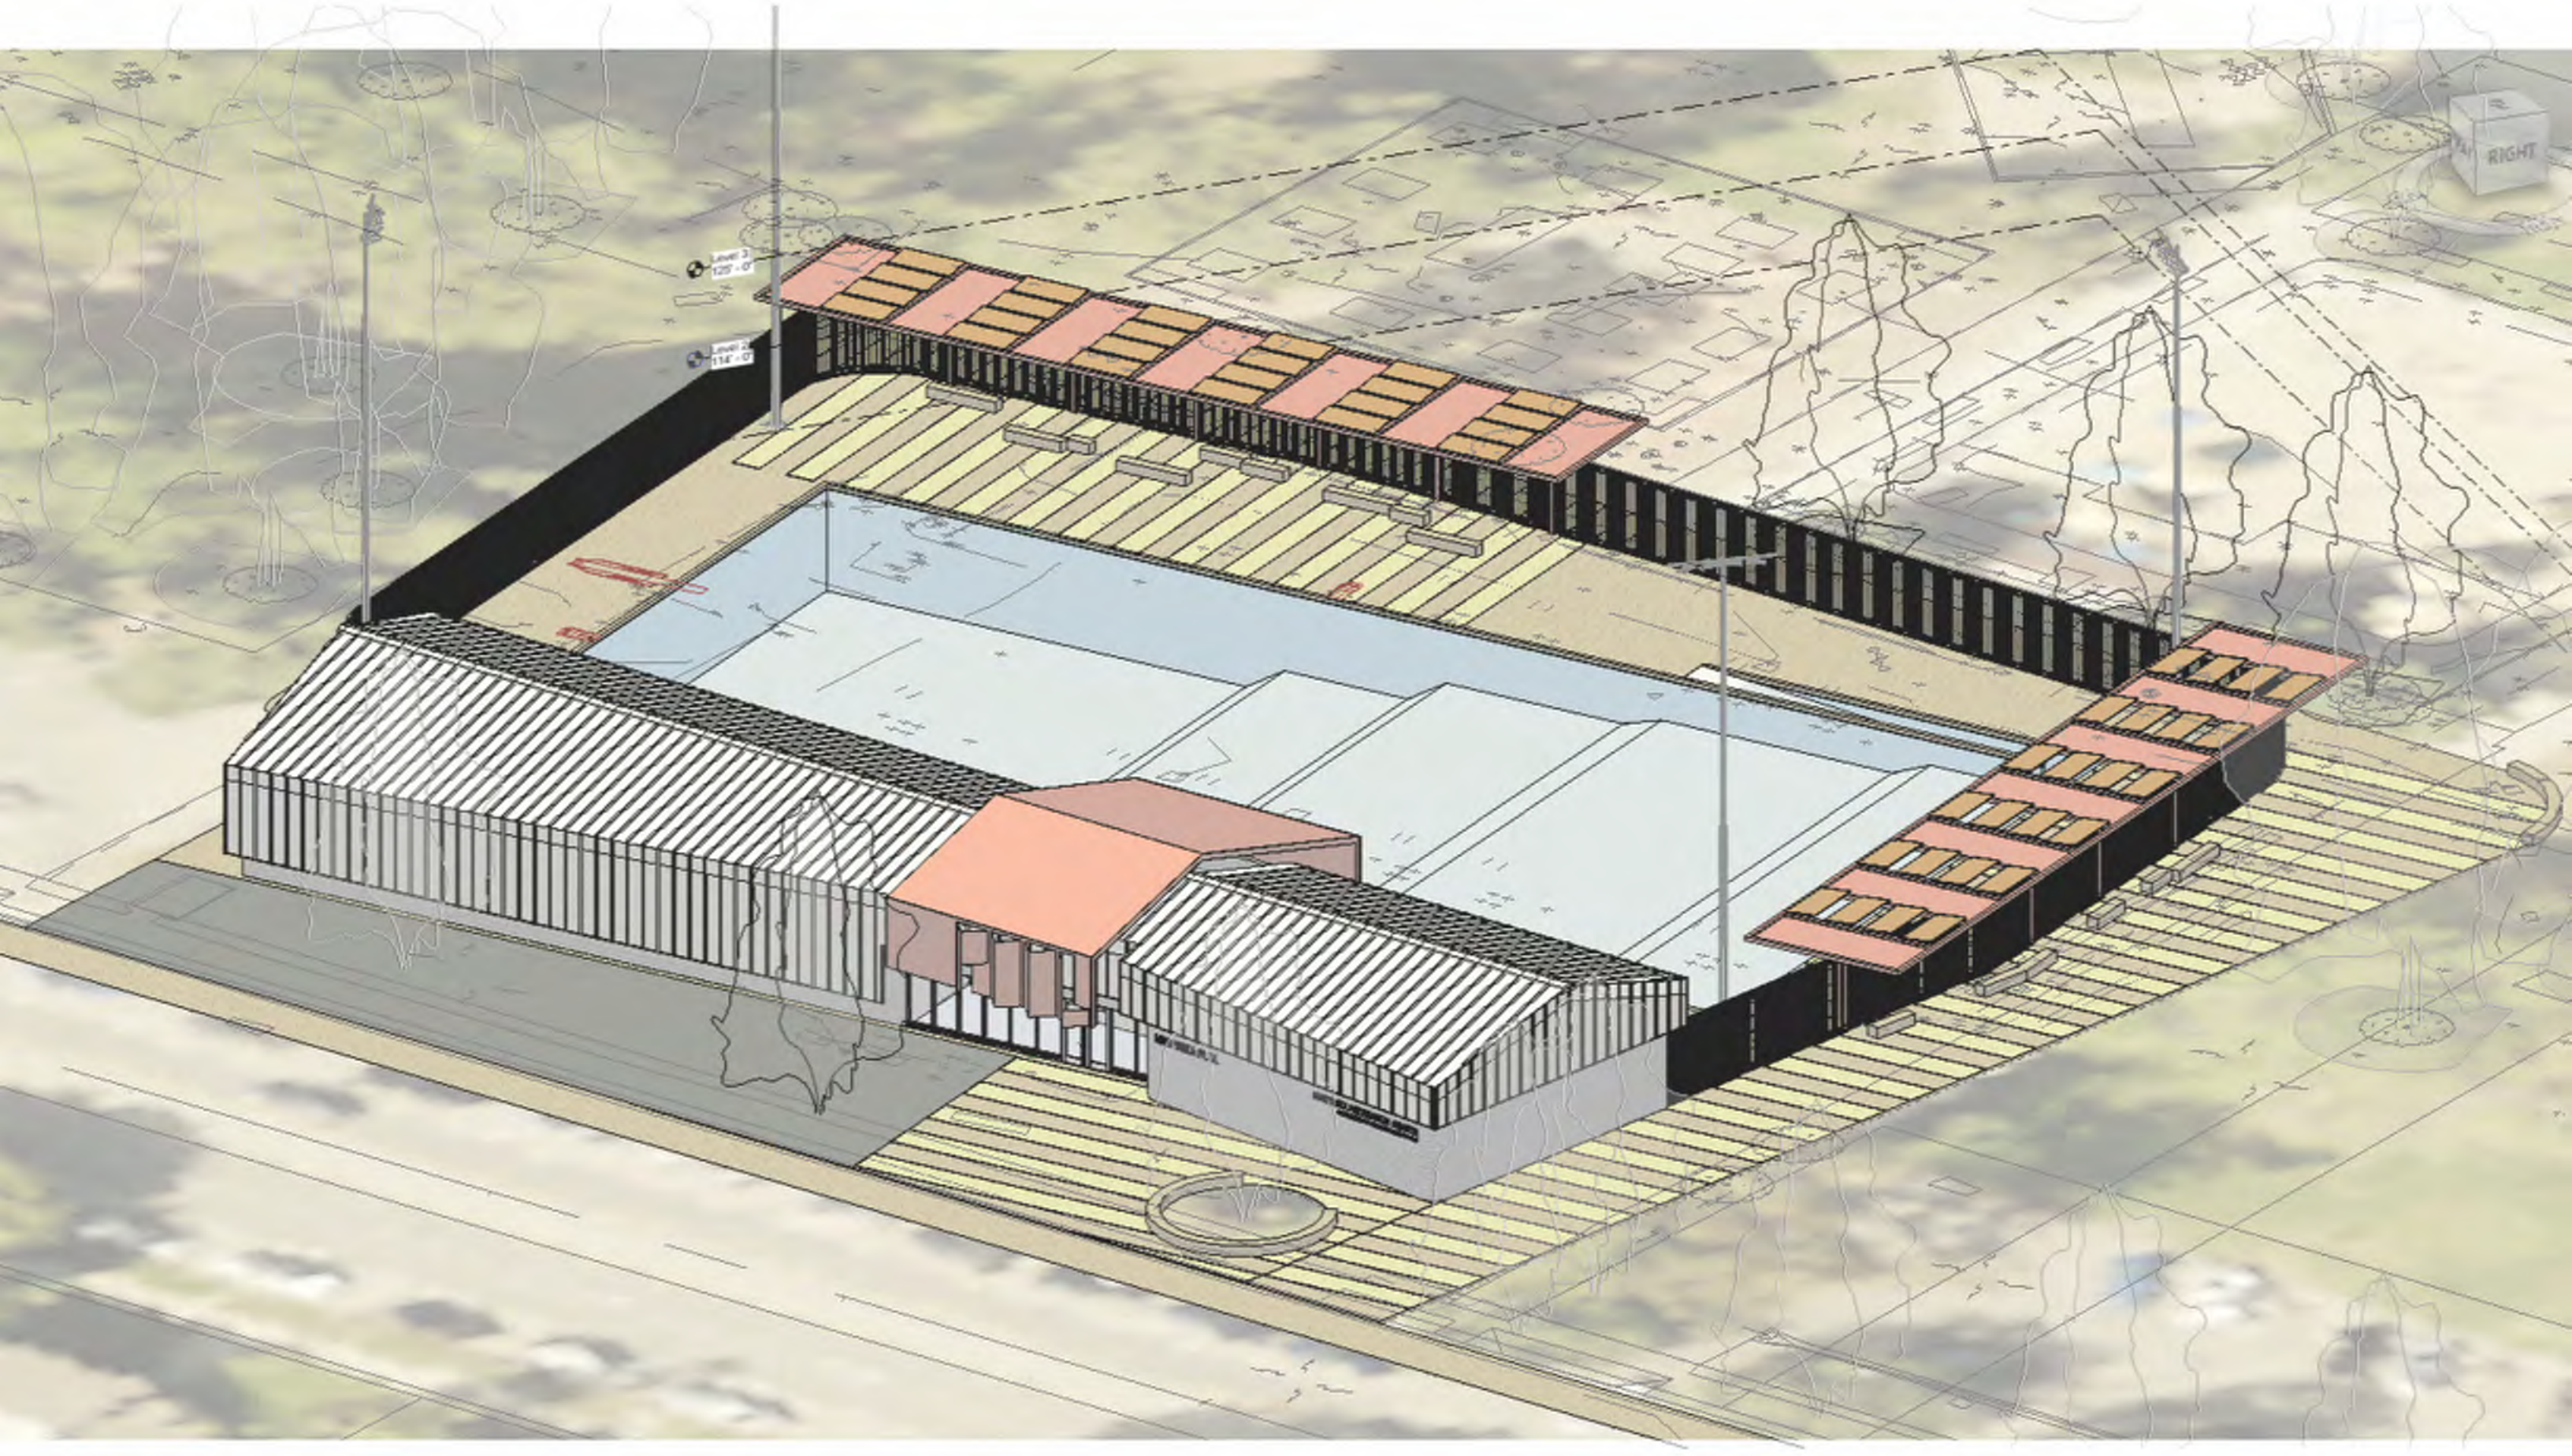

TRACI PARK
LOS ANGELES COUNCILWOMAN ★ 11th DISTRICT

MAR VISTA POOL AND BATHHOUSE REPLACEMENT PROJECT
11430 Woodbine St, Los Angeles, CA 90066