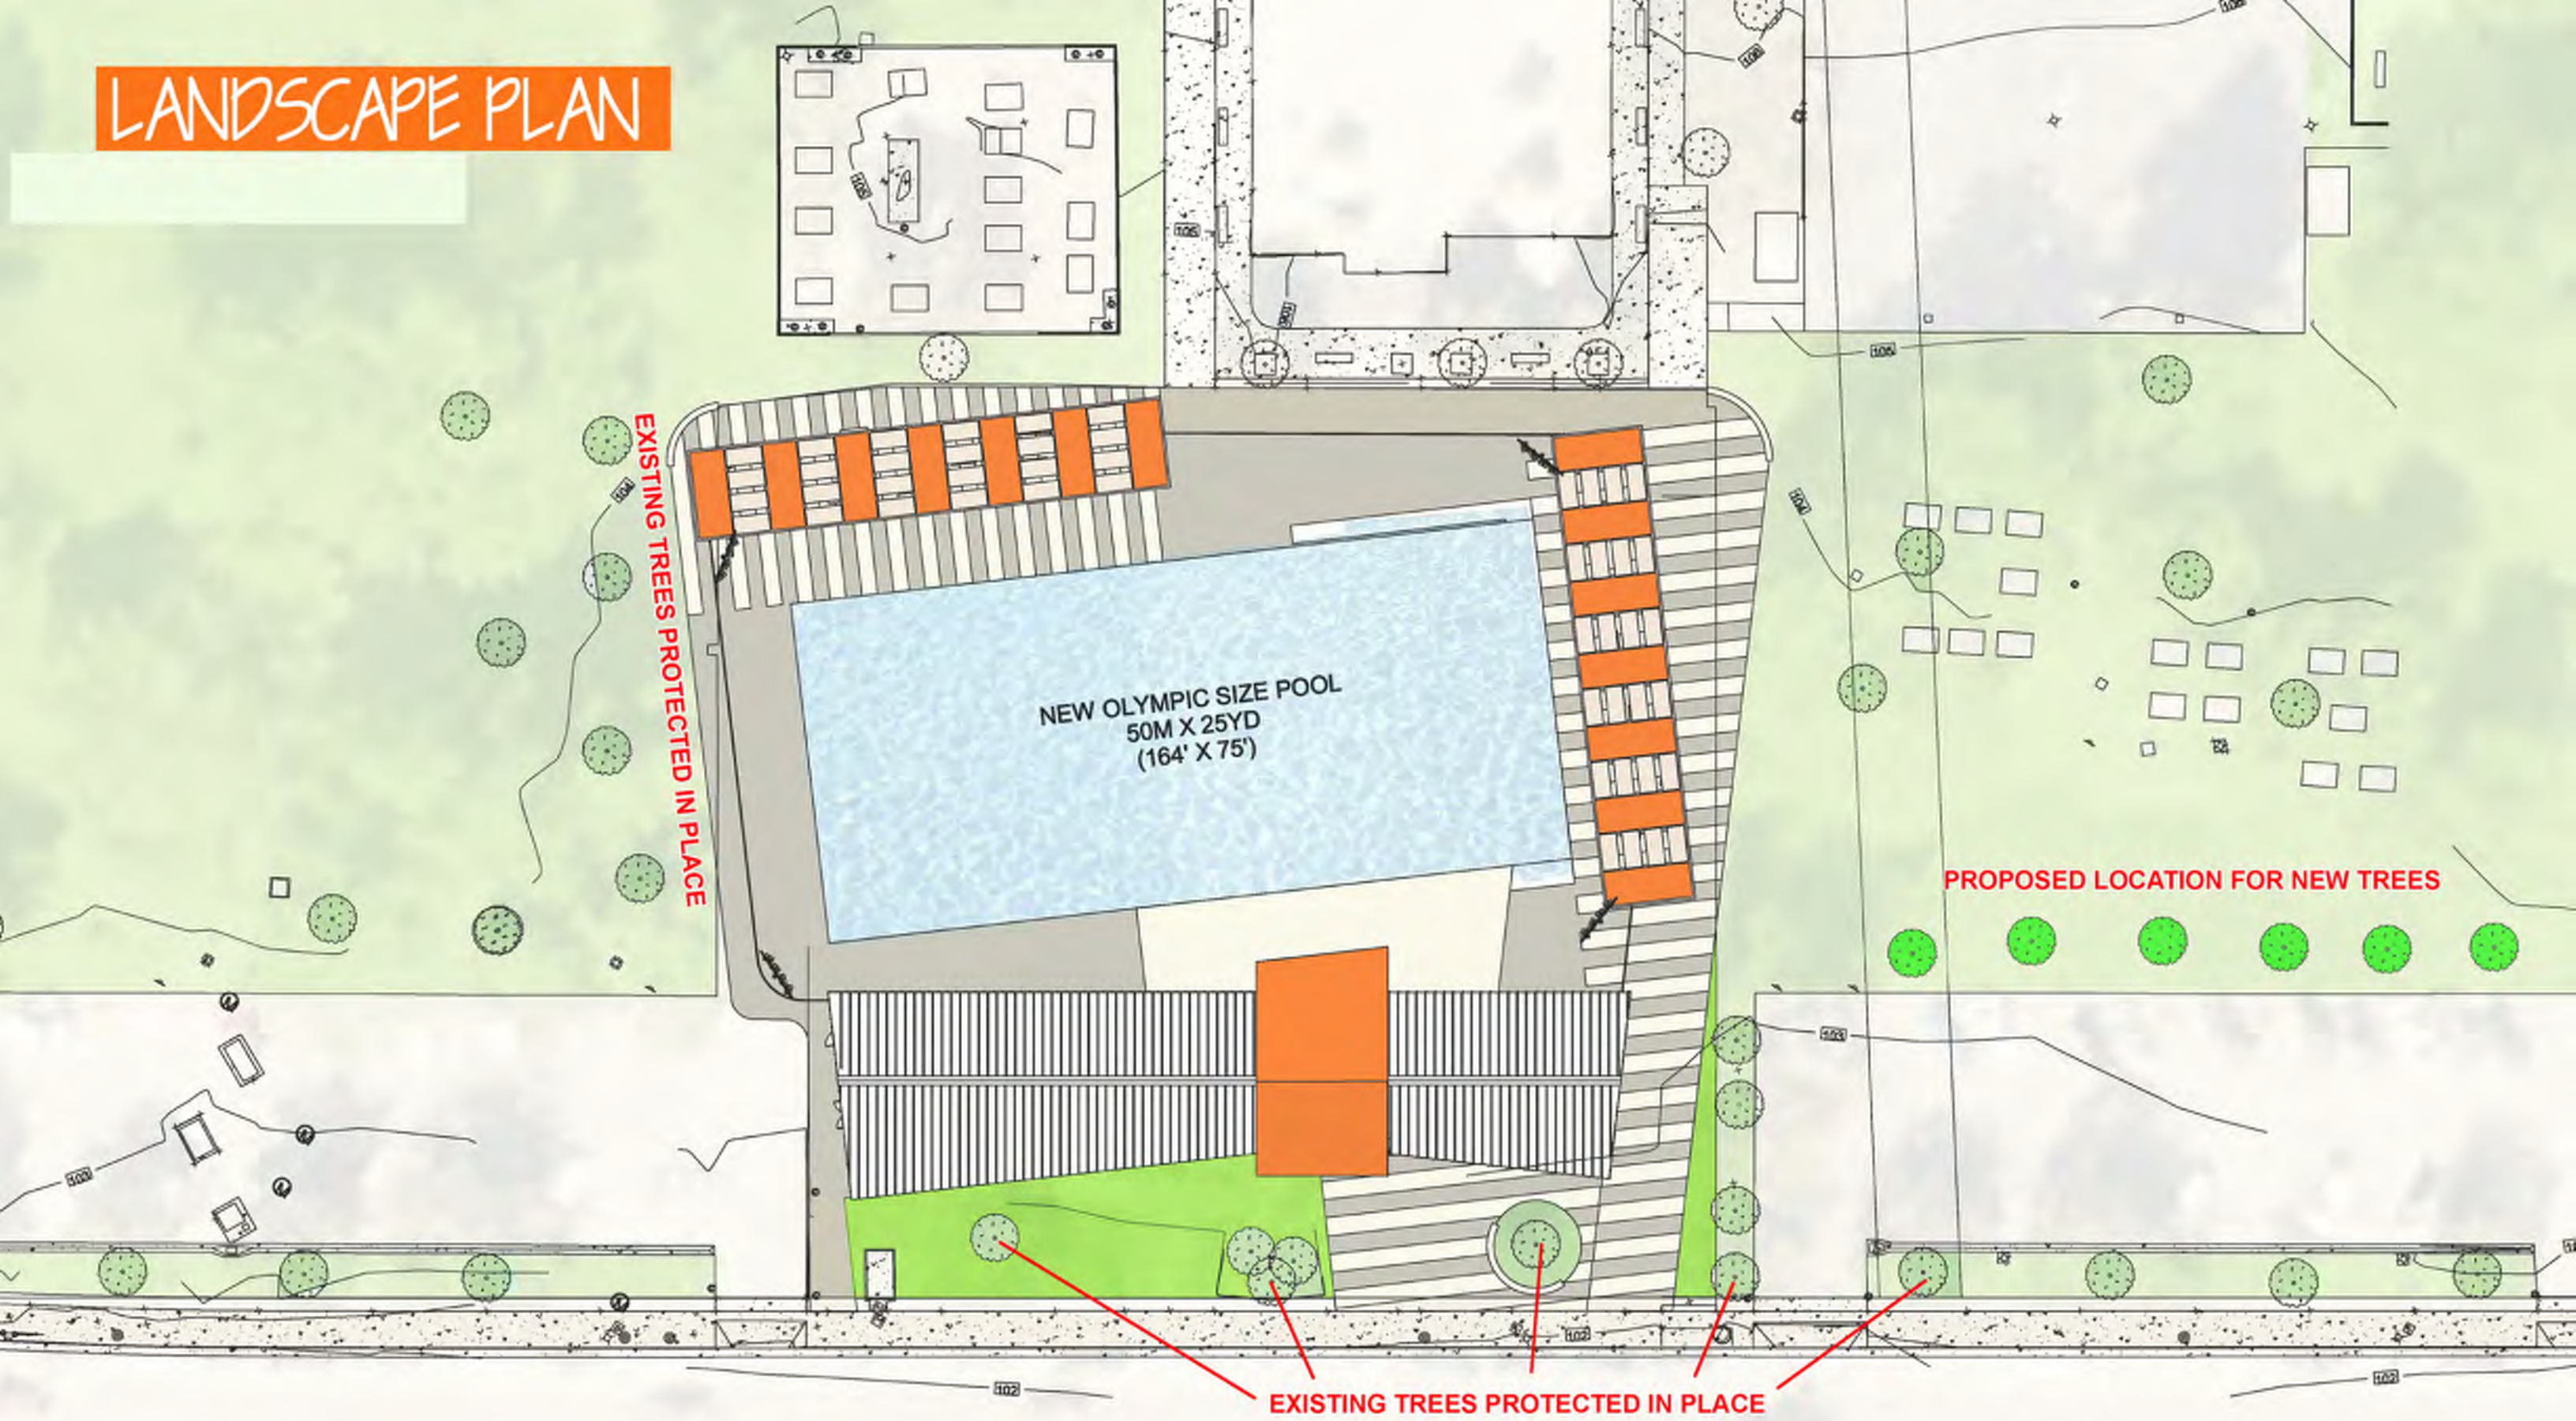

CONCEPT DIAGRAM

TRACI PARK
LOS ANGELES COUNCILWOMAN ★ 11TH DISTRICT

MAR VISTA POOL AND BATHHOUSE REPLACEMENT PROJECT
11430 Woodbine St, Los Angeles, CA 90066

CONCEPT DIAGRAM

TRACI PARK
LOS ANGELES COUNCILWOMAN ★ 11th DISTRICT

MAR VISTA POOL AND BATHHOUSE REPLACEMENT PROJECT
11430 Woodbine St, Los Angeles, CA 90066

DEMOLITION PLAN

LANDSCAPE PLAN

TRACI PARK
LOS ANGELES COUNCILWOMAN ★ 11th DISTRICT

MAR VISTA POOL AND BATHHOUSE REPLACEMENT PROJECT
11430 Woodbine St, Los Angeles, CA 90066