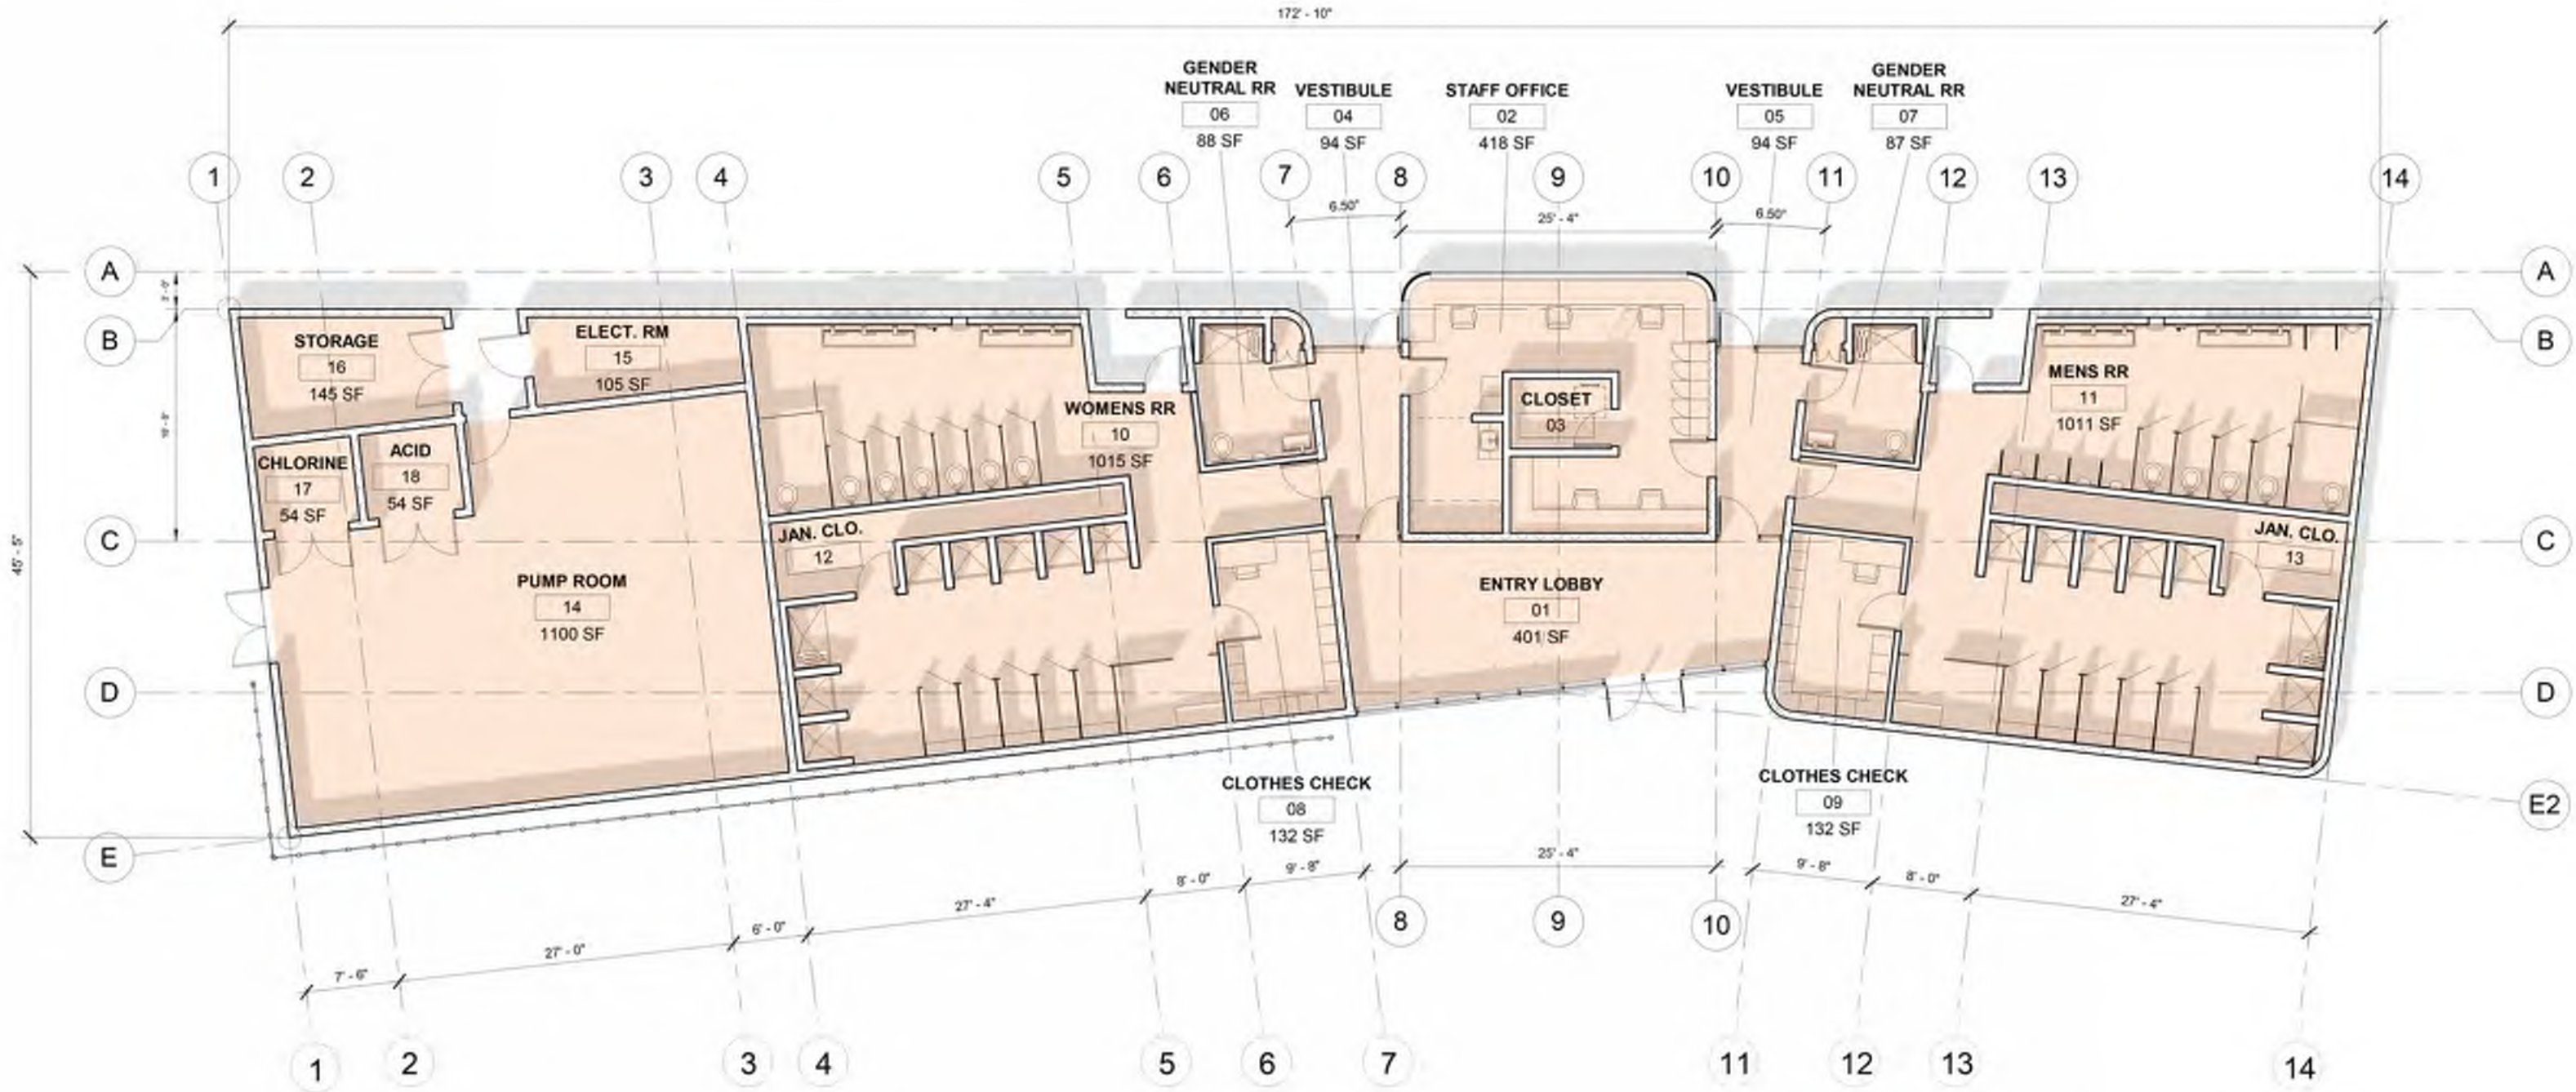

MAR VISTA POOL AND BATHHOUSE REPLACEMENT PROJECT
11430 Woodbine St, Los Angeles, CA 90066

DEMOLITION PLAN

LANDSCAPE PLAN

TRACI PARK
LOS ANGELES COUNCILWOMAN ★ 11th DISTRICT

MAR VISTA POOL AND BATHHOUSE REPLACEMENT PROJECT
11430 Woodbine St, Los Angeles, CA 90066

BATHHOUSE FLOOR PLAN

POOL PLAN & SECTION

ELEVATIONS

NORTH-WEST ELEVATION

SOUTH-WEST ELEVATION

NORTH-EAST ELEVATION

SOUTH-EAST ELEVATION

TRACI PARK
LOS ANGELES COUNCILWOMAN ★ 11th DISTRICT