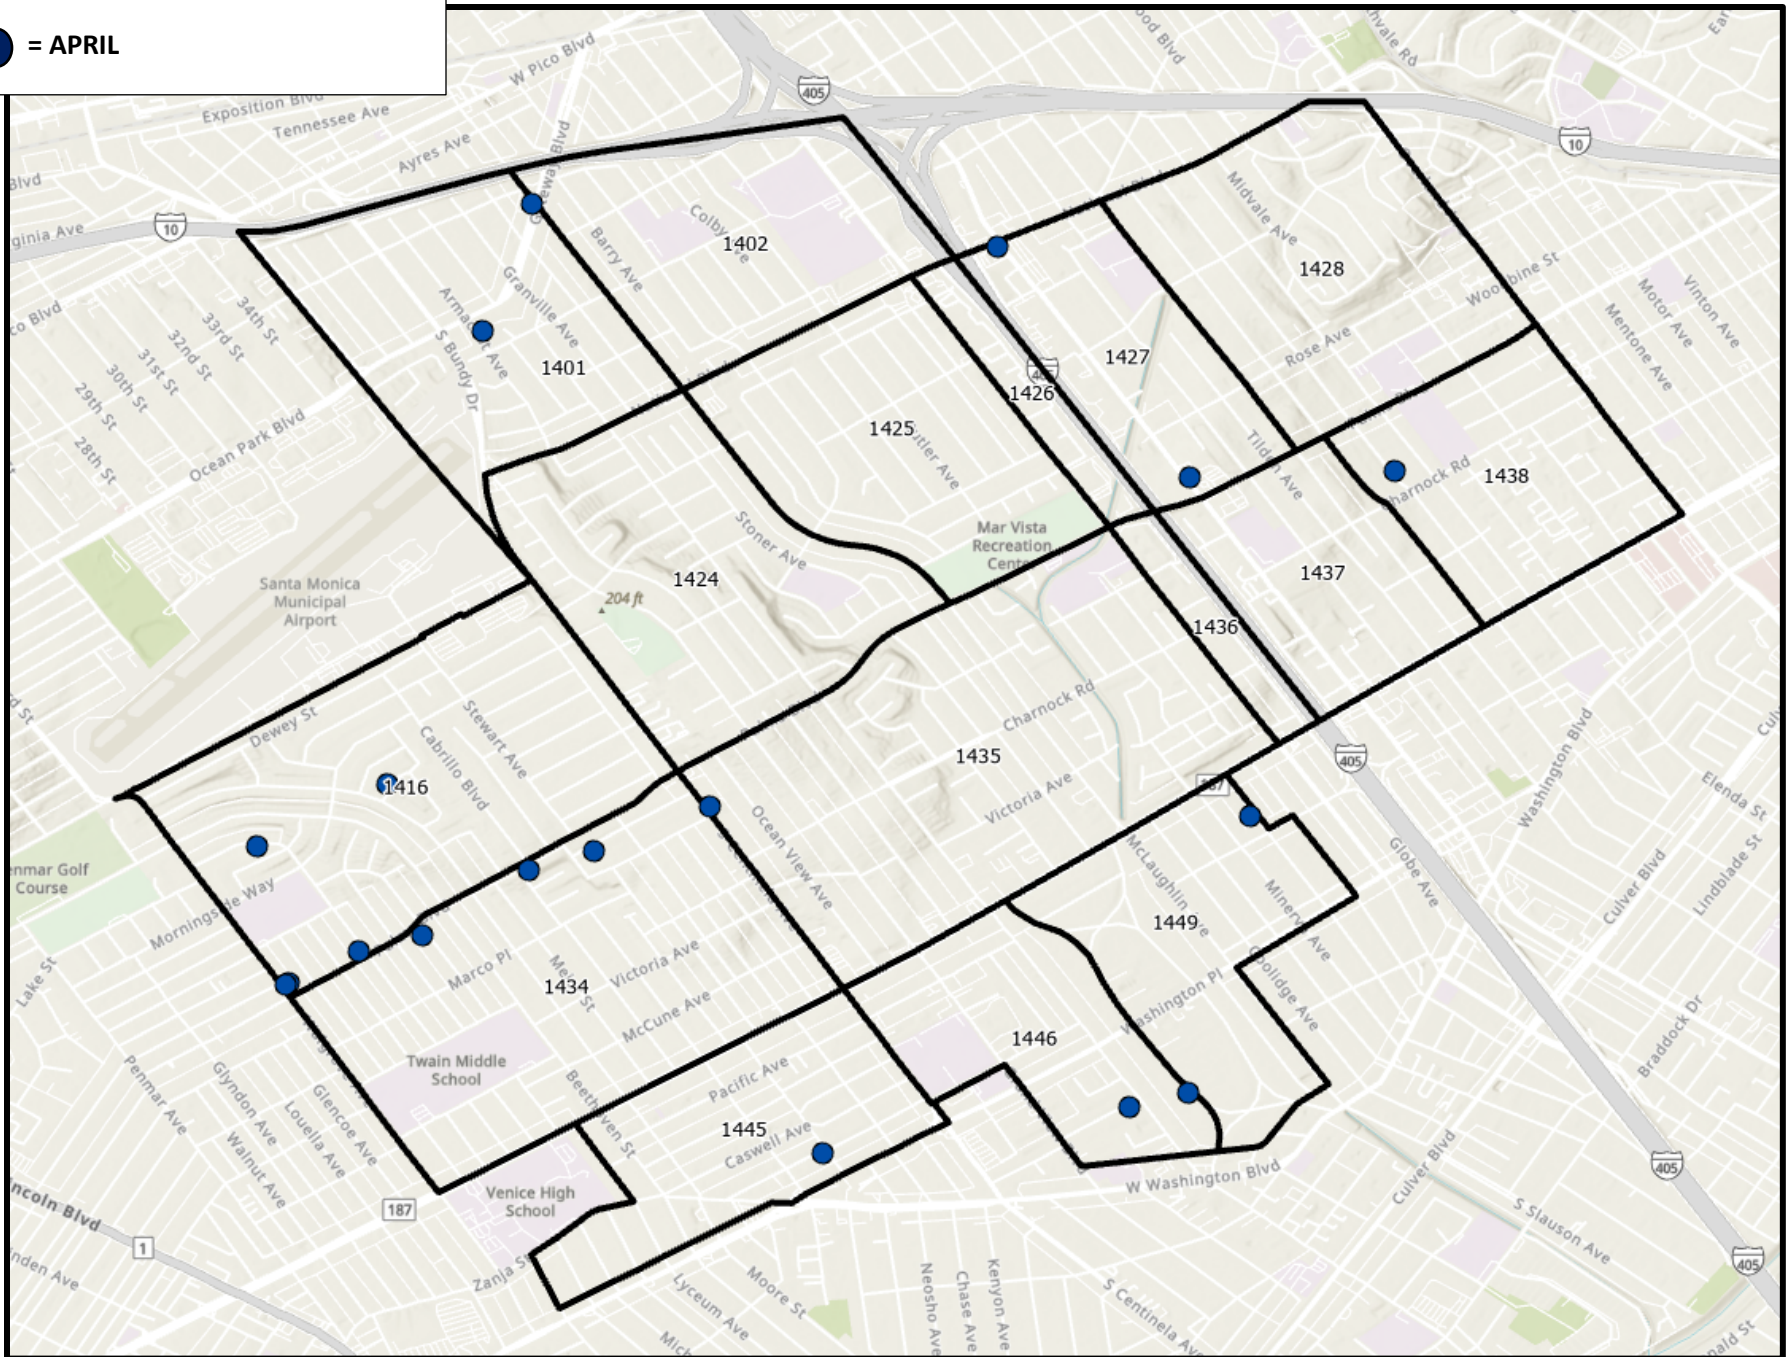

PACIFIC AREA

MAR VISTA COMMUNITY COUNCIL

CRIME STATISTICS & INFORMATION

APRIL 2024

2024	JANAURY	FEBRUARY	MARCH	APRIL
HOMICIDE	0	0	0	0
RAPE	1	1	0	0
ROBBERY	6	0	9	3
AGGRAVATED ASSAULT	6	10	6	8
VIOLENT	13	11	15	9
BURLGARY	31	21	29	19
GRAND THEFT AUTO	37	19	14	22
BURGLARY THEFT FROM VEHICLE	22	31	31	27
THEFT	19	17	17	18
PROPERTY	109	88	91	86
PART I CRIMES	122	99	106	95

APRIL CRIMES AT A GLANCE

For the month of April, residential burglaries continued to be the unstoppable crime problem in Mar Vista.

The M.O. mainly is multiple burglary suspects in a vehicle (sometimes two vehicles), enter the residential backyard, smash the rear glass door, and ransack the house. They target jewelry, cash, and high-end purses & watches. They targeted houses during all times of the day from the morning to the evening.

One notable information for the month of April were the burglars targeted heavily west of Centinela Ave in the neighborhood that is Walgrove to the West, Centinela to the East, Dewey St. to the North, and Venice Blvd to the South.

For Mar Vista residents that have not seen them, local news covered the Mar Vista burglaries at the end of April.

Channel Five News Mar Vista Story.

[Residents of Los Angeles neighborhood feeling 'unsafe' after multiple home break-ins (ktla.com)](https://www.ktla.com)

Channel Four News Mar Vista Story.

[Making Your Thing Happen | Wix (youtube.com)](https://www.youtube.com/watch?v=Wix)

2024 MAR VISTA BURGLARIES

● = APRIL