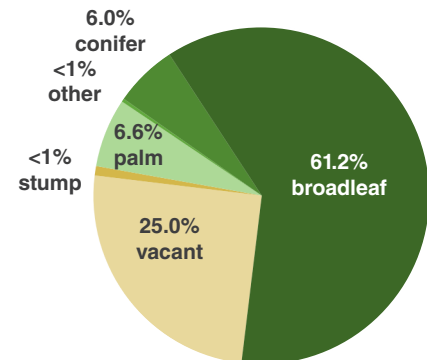

NEIGHBORHOOD COUNCIL DISTRICT URBAN FOREST SUMMARY

MAR VISTA

BY THE NUMBERS

City street trees play a vital role in Mar Vista communities. These trees mitigate the negative effects of urbanization and development, and enhance the quality of life within the community. Considering Mar Vista's 10,624 trees, 128 stumps, and 3,581 vacant sites, the stocking rate is 74.0%. The most abundant type of tree in the inventory is broadleaf (61.2%) which provide the most shade.

10,624

Total Street Trees in Mar Vista

INVENTORY BY TREE TYPE

QUICK FACTS

\$1.6m Annual Total Benefits	779,157 lbs Carbon Dioxide Sequestered Annually	7.2m gallons Stormwater Runoff Avoided Annually	636,025 KWH Saved Annually	82 Number of Trees > 50" Diameter	3,581 Number of Vacant Sites
\$1.2m Property Value	4,796 lbs Air Pollutants Removed Annually	473,362 lbs Carbon Dioxide Avoided Annually	5,341 Therms of Energy Saved Annually	361 Vacant Street Sites >10' Wide	128 Number of Stumps