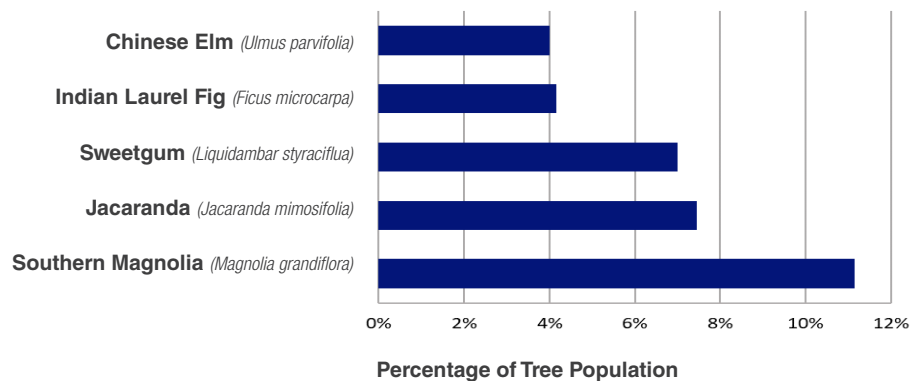

TOP 5 MOST COMMON SPECIES

DAVEY
Resource Group

Inventory Details

Data was collected May 2020 through December 2021 and analyzed using i-Tree Streets. Publication date: Dec 16, 2021

streetsla.lacity.org

Making LA's Street Network Safe, Mobile, and Sustainable Through Innovation, Integration and Inclusion