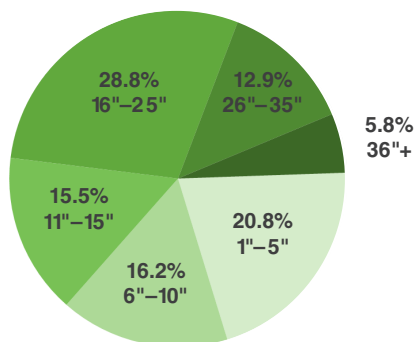

NEIGHBORHOOD COUNCIL DISTRICT URBAN FOREST SUMMARY

MAR VISTA

BY THE NUMBERS

City street trees play a vital role in Mar Vista communities. These trees mitigate the negative effects of urbanization and development, and enhance the quality of life within the community. Considering Mar Vista's 10,624 trees, 128 stumps, and 3,581 vacant sites, the stocking rate is 74.0%. The most abundant type of tree in the inventory is broadleaf (61.2%) which provide the most shade.

10,624

Total Street Trees in Mar Vista

INVENTORY BY TREE TYPE

QUICK FACTS

\$1.6m Annual Total Benefits	779,157 lbs Carbon Dioxide Sequestered Annually	7.2m gallons Stormwater Runoff Avoided Annually	636,025 KWH Saved Annually	82 Number of Trees > 50" Diameter	3,581 Number of Vacant Sites
\$1.2m Property Value	4,796 lbs Air Pollutants Removed Annually	473,362 lbs Carbon Dioxide Avoided Annually	5,341 Therms of Energy Saved Annually	361 Vacant Street Sites >10' Wide	128 Number of Stumps

DIAMETER BREAKDOWN OF MAR VISTA STREET TREES

TOP 5 MOST COMMON SPECIES

DAVEY
Resource Group

Inventory Details

Data was collected May 2020 through December 2021 and analyzed using i-Tree Streets. Publication date: Dec 16, 2021